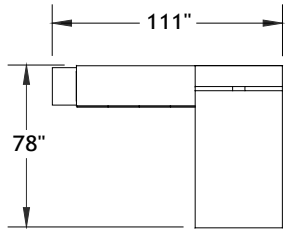

# Typical Layouts

## volt-c010

Laminate: Chiffon  
 Wood: Bark  
 Outlets: Dusk

ITEM	QTY	CODE	DESCRIPTION	LIST PRICE \$	TOTAL \$
	1	VOZ 4278 FTRPMW	Layering table 42" x 78" x 29"H - Wood modesty	2 763	2 763
A	1	[GRL]	Option - Wood insert with grommet	273	273
	1	[PU]	Option - Power Outlet Cutout	0	0
	1	[PV]	Option - Power Outlet Cutout	0	0
B	1	VO 193024 LEGR	Corner leg 19" x 30" x 24"H	271	271
	1	VO 203024 ARIND WD	Independent cabinet 20" x 30" x 24"H with two doors	1 041	1 041
C	1	[EM]	Option - Electrical wire management	0	0
	1	[MGRR]	Option - Grommet	0	0
D	1	VO 201524 GIND WD	Independent pedestal 20" x 15" x 24"H with file drawer	1 206	1 206
E	1	VO 201524 HIND WD	Independent pedestal 20" x 15" x 24"H with trash cans	1 116	1 116
F	1	VO 2090 TPED	Top for independent pedestals 20" x 90"	279	279
G	2	VO WS	Wall shelves	404	808
				Total:	7 757
<b>Electrical Accessories</b>					
	2	[SQE]	Electric plug	135	270
	2	[SQU]	USB port	222	444
				Total:	714