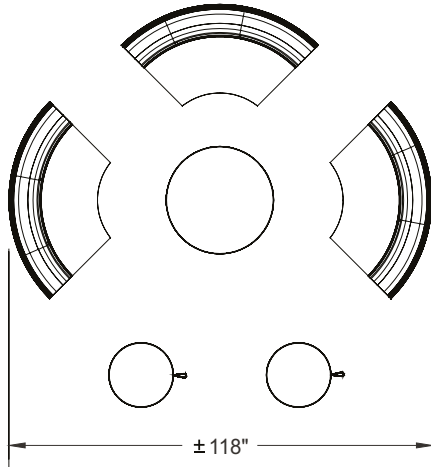

Typical Layouts

leo-c002

Laminate: Ginger Root
Fabric: Mayer Fabrics - Fedora, Plum, Topaz and Light Gray

Note: Fabrics are specified for informational purpose only and may be of different grades. Typical pricing is based on grade 2 fabric.

ITEM	QTY	CODE	DESCRIPTION	LIST PRICE $	TOTAL $
A	3	SS BADE26 PQS	Arched bench with outer backrest - Grade 2	2 527	7 581
B	1	SS LEOT	Circular bench with laminate top 30" - Grade 2	1 218	1 218
	2	SS LEO18	Circular bench - Grade 2	629	1 258
C	2	[NYL]	Option - Nylon band	67	134
	2	[LOOP]	Option - Loop handle	92	184
				Total:	10 375
				Total without options:	10 057