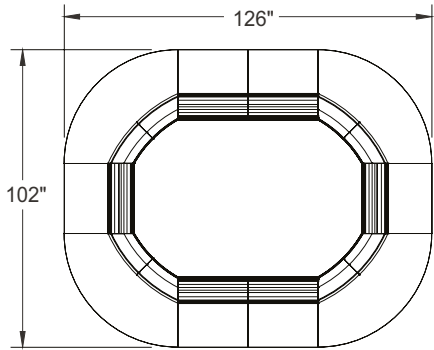

Typical Layouts

infiniti-c002

Fabric: Momentum Textiles - Odyssey Lively, Millennium Steel

Note: Fabrics are specified for informational purpose only and may be of different grades. Typical pricing is based on grade 2 fabric.

ITEM	QTY	CODE	DESCRIPTION	LIST PRICE $	TOTAL $
A	4	SS BADI26 PQS	Arched bench with inner back rest - Grade 2	2 404	9 616
B	6	SS BCD26 PQS	Square bench with back rest - Grade 2	1 468	8 808
				Total:	18 424