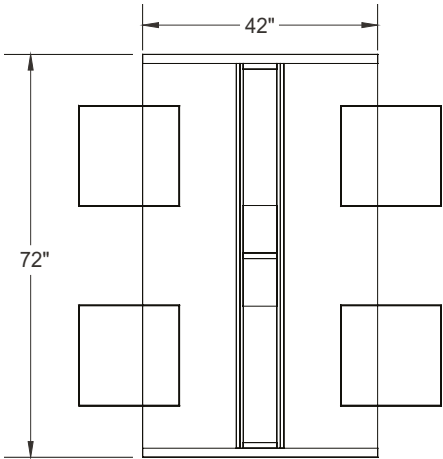

Typical Layouts

leo-c002b-fb

Laminate: Smoked Walnut and polar white
Fabric: Momentum Textiles - Odyssey Sprout

Note: Fabrics are specified for informational purpose only and may be of different grades. Typical pricing is based on grade 2 fabric.

ITEM	QTY	CODE	DESCRIPTION	LIST PRICE $	TOTAL $
A	1	LK 4272 TAC29 PNGR	Link collaboration table 42"x 72"x 29"H	1 573	1 573
B	4	SS LEOC18	Square bench 18" - Grade 2	674	2 696
				Total:	4 269