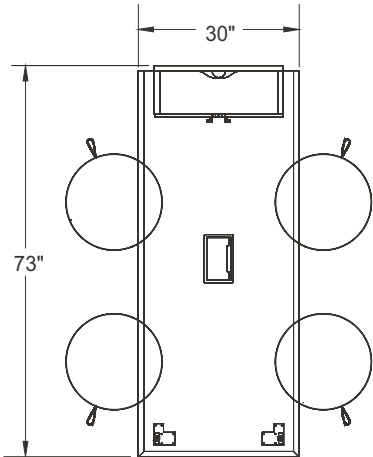

Typical Layouts

leo-c001-fb

Laminate: Ginger Root
Metal: Chrome
Fabric: Momentum Textiles - Odyssey Sangria

Note: Fabrics are specified for informational purpose only and may be of different grades. Typical pricing is based on grade 2 fabric.

ITEM	QTY	CODE	DESCRIPTION	LIST PRICE $	TOTAL $
A	1	LV 307359 MP CHR	Collaborative and Multimedia Table 30"x 73"x 59"H	1 524	1 524
	1	[INT A]	Option - Interact - 2 power receptacles and a cutout for 1 telecom plate	714	714
	4	SS LEO18	Circular bench 18" - Grade 2	629	2 516
B	4	[NYL]	Option - Nylon band	67	268
	4	[LOOP]	Option - Loop handle	92	368
				Total:	5 390
				Total without options:	4 040