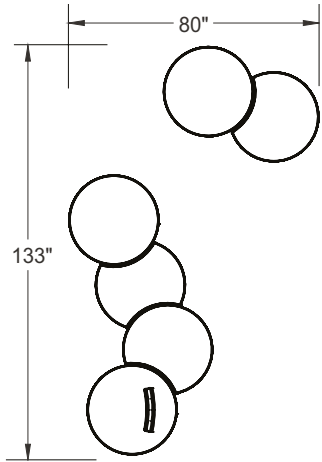

Typical Layouts

clara-c006

Fabric: Momentum Textiles - Millenium Steel,
Marathon Chili et Millennium Anchor

Note: Fabrics are specified for informational purpose only and may be of different grades. Typical pricing is based on grade 2 fabric.

ITEM	QTY	CODE	DESCRIPTION	LIST PRICE $	TOTAL $
A	2	SS CLA	Circular bench - Grade 2	1 246	2 492
B	1	SS CLAD	Circular double nestle bench - Grade 2	1 246	1 246
C	2	SS CLAS	Circular single nestle bench - Grade 2	1 246	2 492
D	1	SS CLAB	Circular bench with back rest - Grade 2	2 112	2 112
				Total:	8 342