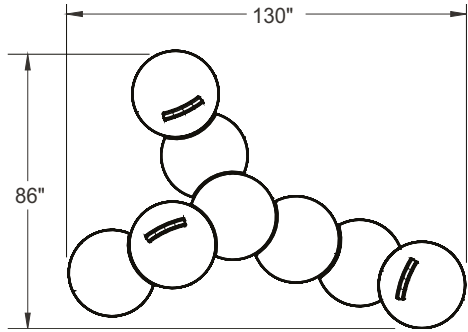

Typical Layouts

clara-c005

Fabric: Momentum Textiles - Tradition Plated, Marathon Noir
Vinyl: Ennis Fabrics - Turner White

Note: Fabrics are specified for informational purpose only and may be of different grades. Typical pricing is based on grade 2 fabric.

ITEM	QTY	CODE	DESCRIPTION	LIST PRICE $	TOTAL $
A	3	SS CLAB	Circular bench with back rest - Grade 2	2 112	6 336
B	3	SS CLAS	Circular single nestle bench - Grade 2	1 246	3 738
C	2	SS CLAD	Circular double nestle bench - Grade 2	1 246	2 492
				Total:	12 566