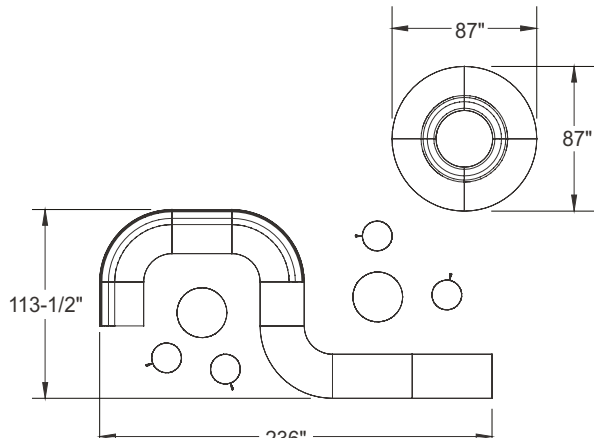

Typical Layouts

infiniti-c009

Fabric: Mayer Fabrics - Caessa Aqua, Stone, Granite

Note: Fabrics are specified for informational purpose only and may be of different grades. Typical pricing is based on grade 2 fabric.

ITEM	QTY	CODE	DESCRIPTION	LIST PRICE $	TOTAL $
A	1	SS BCD26	Square bench with backrest - Grade 2	1 468	1 468
B	2	SS BADE26	Arched bench with outer backrest - Grade 2	2 527	5 054
C	1	SS BCD36	Rectangular bench with backrest - Grade 2	1 604	1 604
D	1	SS BC26	Square bench - Grade 2	1 025	1 025
E	1	SS BA26	Arched bench - Grade 2	1 701	1 701
F	2	SS BC48	Rectangular bench - Grade 2	1 218	2 436
G	4	SS LEO18	Circular bench - Grade 2	629	2 516
	4	[LOOP]	Option - Loop handle	92	368
H	2	SS LEOT	Circular bench - Grade 2	1 218	2 436
	2	[MB]	Option - Marker board	222	444
I	4	SS BADI26	Arched bench with inner backrest - Grade 2	2 404	9 616
				Total:	28 668
				Total without options:	27 856