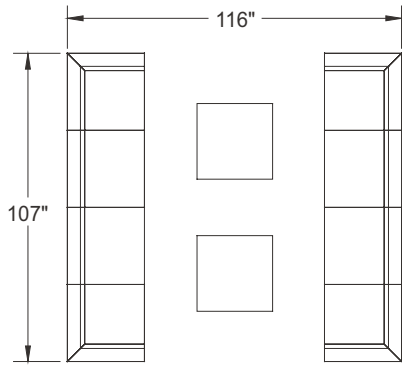

Typical Layouts

sit-c007a

Laminate: Ginger Root
Fabric: Mayer Fabrics - Fedora Plum, Plaza Hyacinth
Momentum Textiles - Crossing Lines String*

Note: Fabrics are specified for informational purpose only and may be of different grades. Typical pricing is based on grade 2 fabric.

ITEM	QTY	CODE	DESCRIPTION	LIST PRICE $	TOTAL $
A	4	SIT CBD	Corner bench with short back - Grade 2	1 703	6 812
B	4	SIT BD	Bench with short back - Grade 2	1 444	5 776
C	2	SIT TBC2	Bookshelf table with laminate frame on casters and open on 2 sides	714	1 428
	2	[MB]	Option - Marker board	222	444
				Total:	14 460
				Total without options:	14 016

* Note: All prices are Grade 2. Illustrated fabrics are Grade 6 or higher. Please request a quote for pricing.