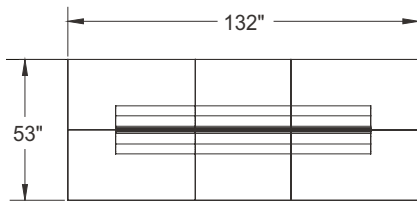

Typical Layouts

infiniti-c007

Fabric: Momentum Textiles - Infinity Pumice
Momentum Textiles - Parentesi Platinum*
Ennis Fabrics - Franklin Blush

Note: Fabrics are specified for informational purpose only and may be of different grades. Typical pricing is based on grade 2 fabric.

ITEM	QTY	CODE	DESCRIPTION	LIST PRICE $	TOTAL $
A	2	SS BCD36 PQS	Rectangular bench with back rest - Grade 2	1 604	3 208
B	2	SS BCDC48L PQS	Rectangular bench with 30" back rest on left - Grade 2	1 821	3 642
C	2	SS BCDC48R PQS	Rectangular bench with 30" back rest on right - Grade 2	1 821	3 642
D	2	LEO30	Circular bench 30" - Grade 2	1 123	2 246
				Total:	12 738

* Note: All prices are Grade 2. Illustrated fabrics are Grade 6 or higher. Please request a quote for pricing.