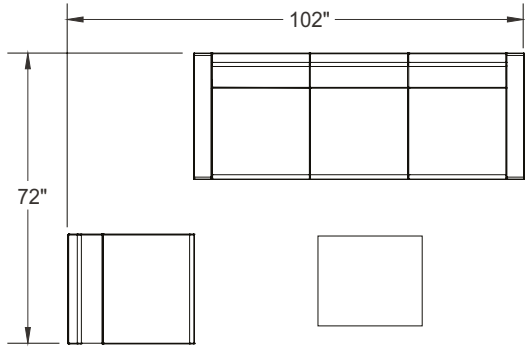

Typical Layouts

slim-c001

Laminate: Storm
Metal: Satin Nickel
Fabric: Ennis Fabrics - Aristocrat Navy

Note: Fabrics are specified for informational purpose only and may be of different grades. Typical pricing is based on grade 2 fabric.

ITEM	QTY	CODE	DESCRIPTION	LIST PRICE $	TOTAL $
A	1	SS SL1SB SN	Lounge Chair 24-1/2" x 28-1/4"x 36"H - Grade 2	1 394	1 394
B	1	SS SL3AB SN	Sofa 74" x 28-1/4" x 36"H - Grade 2	2 916	2 916
C	1	OS SL1T SN	Small coffee table 27-1/2" x 23-3/4" x 19-1/2"H	495	495
				Total:	4 805