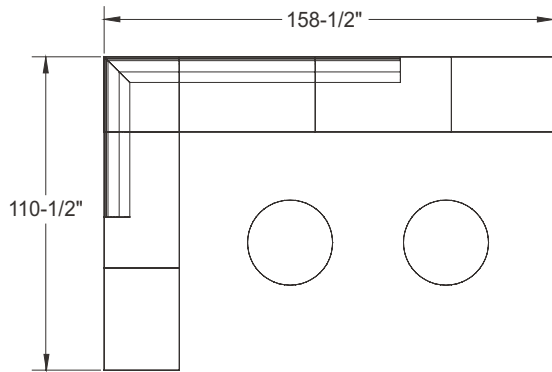

Typical Layouts

infiniti-c008

Laminate: Ginger Root
Fabric: Ennis Fabrics - Foundation Wind Chime, Aristocrat Navy
Note: Fabrics are specified for informational purpose only and may be of different grades. Typical pricing is based on grade 2 fabric.

ITEM	QTY	CODE	DESCRIPTION	LIST PRICE $	TOTAL $
A	2	SS BC36	Rectangular bench - Grade 2	1 048	2 096
B	1	SS BCDC48L	Rectangular bench with 30" backrest on left - Grade 2	1 821	1 821
C	1	SS BCCD26	Corner bench with backrest - Grade 2	1 652	1 652
D	1	SS BCD48	Rectangular bench with backrest - Grade 2	1 863	1 863
E	1	SS BCDC48R	Rectangular bench with 30" backrest on right - Grade 2	1 821	1 821
F	2	SS LEOT	Circular bench with laminate top - Grade 2	1 218	2 436
				Total:	11 689