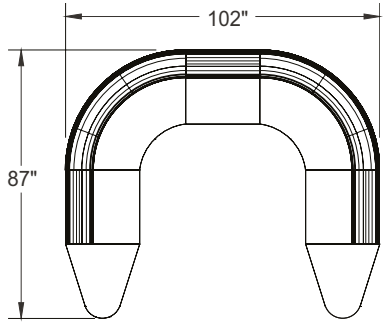

Typical Layouts

infiniti-c001

Fabric: Momentum Textiles - Tradition Plated,
Tradition Distant, Odyssey Alloy, Marathon Storm

Note: Fabrics are specified for informational purpose only and may be of different grades. Typical pricing is based on grade 2 fabric.

ITEM	QTY	CODE	DESCRIPTION	LIST PRICE $	TOTAL $
A	2	SS BADE26 PQS	Arched bench with outer back rest - Grade 2	2 527	5 054
B	3	SS BCD26 PQS	Square bench with back rest - Grade 2	1 468	4 404
C	2	SS BO26 PQS	Oval bench - Grade 2	976	1 952
Total:					11 410