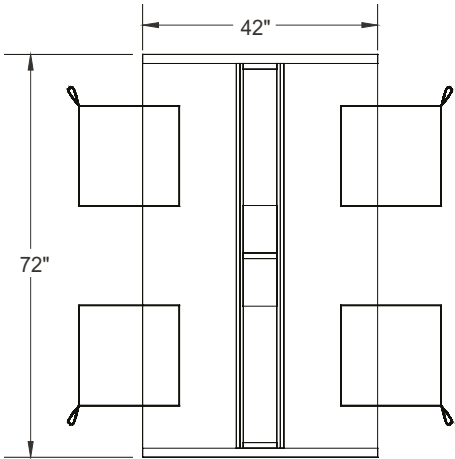

Typical Layouts

leo-c002-fb

Laminate: Smoked Walnut and polar white
Fabric: Momentum Textiles - Odyssey Sprout

Note: Fabrics are specified for informational purpose only and may be of different grades. Typical pricing is based on grade 2 fabric.

ITEM	QTY	CODE	DESCRIPTION	LIST PRICE $	TOTAL $
A	1	LK 4272 TAC29 PNGR	Link collaboration table 42"x 72"x 29"H	1 573	1 573
B	4	SS LEOC18	Square bench 18" - Grade 2	674	2 696
	4	[LOOP]	Option - Loop handle	92	368
				Total:	4 637
				Total without options:	4 269