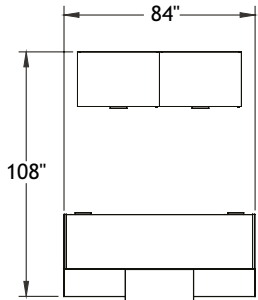

Typical Layouts

gallery-c004

Laminate: Ginger Root and Polar White
Metal: Chrome
Handles: H052
Logiflex In-Stock Fabric: Pebble Sidari

Note: Fabrics are specified for informational purpose only and may be of different grades. Typical pricing is based on grade 2 fabric.

ITEM	QTY	CODE	DESCRIPTION	LIST PRICE $	TOTAL $
A	1	RE E 3684 F GA GLR	Gallery - Rectangular reception desk with shelf 36" x 84" x 42"H with E pedestal on left and F pedestal on right	3 338	3 338
	2	[CCPF]	CCPF grommet	0	0
B	1	RE 30 INBS M	Transaction Shelf - Laminate	912	912
C	2	RE 2436 UC2	Multiple Unit 24" x 36" x 41"H	1 768	3 536
				TOTAL:	7 786
D	2	SS MAG CHR	Magog armchair - Grade 2	3 084	6 168
E	1	OSZ 30 TRORF4 CHR 20	Circular Orford table 30" x 20"H with knife edge moulding	1 976	1 976
				TOTAL:	8 144