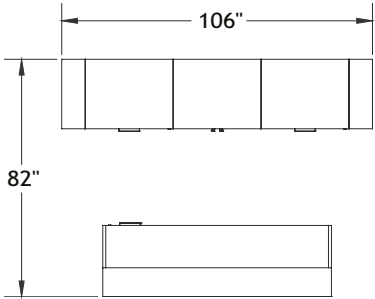

Typical Layouts

3K-c01

E ———
A ———
B ———
C ———
D ———

Laminate: Grigio and Polar White
High gloss front: Polar White
Metal: Satin Nickel
Handles: H052

Note: Fabrics are specified for informational purpose only and may be of different grades. Typical pricing is based on grade 2 fabric.

ITEM	QTY	CODE	DESCRIPTION	LIST PRICE $	TOTAL $
A	1	RE 2484 E 3K1 GLR	Reception 3K - Reception desk with one full length transaction shelf 24" x 84" x 36"H with E pedestal on right	4 428	4 428
	2	[CAPF]	CAPF grommet	0	0
B	1	RE 243041 AR	Cabinet 24" x 30" x 41"H - High gloss front	1 346	1 346
C	2	RE 2430 CL3	File Cabinet 24" x 30" x 41"H - High gloss front	1 917	3 834
D	2	RE 240841 PGV	Vertical Pigeonhole 24" x 8" x 41"H	717	1 434
				TOTAL:	11 042
E	1	LCCYMWEVC41-F7-S	Cyrus Chair - Grade 2	780	780
				TOTAL:	780