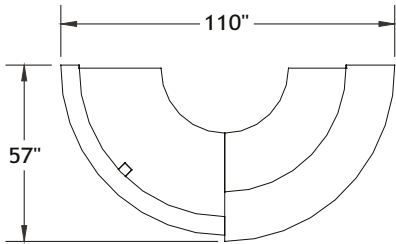

Typical Layouts

sph-c05

Laminate: Dark Legno and Coastal Pear
Metal: Chrome

ITEM	QTY	CODE	DESCRIPTION	LIST PRICE $	TOTAL $
A	1	RE 3054 SPH F R GRC	Spheric - Quarter-moon reception desk with finishing shelf 30" x 54" x 42"H	4 228	4 228
	1	[CCPF]	CCPF grommet	0	0
B	1	RE 3054 SPH P L GRC	Spheric - Quarter-moon reception desk with transaction shelf and pigeonhole unit 30" x 54" x 42"H	6 676	6 676
	1	[CCPF]	CCPF grommet	0	0
TOTAL:					10 904