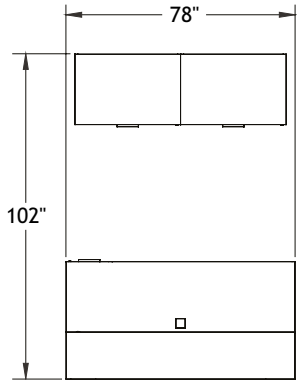

Typical Layouts

mono-c004

Monochrom: **CBM** Carbon
Laminate: Ginger Root and Polar White
Metal: Black
Handles: H071

Note: Fabrics are specified for informational purpose only and may be of different grades. Typical pricing is based on grade 2 fabric.

ITEM	QTY	CODE	DESCRIPTION	LIST PRICE $	TOTAL $
A	1	REM 78 MON CBM	Monochrom - Reception counter 78"	13 627	13 627
	1	[D1]	Option - LED	378	378
B	1	RE 2472 ETL LR FM GRC	Lateral table 24" x 72" x 29"H with E pedestal on right, full modesty	1 677	1 677
	1	[CBPF]	CBPF grommet	0	0
C	2	RE 2436 UC2	Multiple Unit 24" x 36" x 41"H	1 768	3 536
				TOTAL:	19 218
	1	LCCYMWEVC41-F7-S	Cyrus Chair - Grade 2	780	780