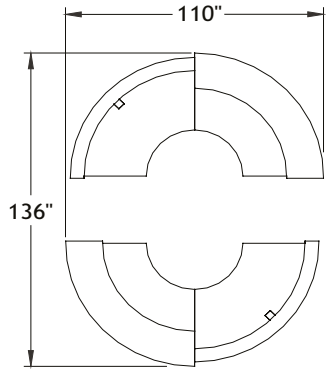

Typical Layouts

sph-c01

Laminate: Dark Legno and Coastal Pear
Metal: Chrome
Vinyl: Ennis Fabrics - Turner White

Note: Fabrics are specified for informational purpose only and may be of different grades. Typical pricing is based on grade 2 fabric.

ITEM	QTY	CODE	DESCRIPTION	LIST PRICE $	TOTAL $
A	2	RE 3054 SPH P R GRC	Spheric - Quarter-moon reception desk with transaction shelf and pigeonhole unit 30" x 54" x 42"H	6 676	13 352
	2	[CCPF]	CCPF grommet	0	0
B	2	RE 3054 SPH F L GRC	Spheric - Quarter-moon reception desk with finishing shelf 30" x 54" x 42"H	4 228	8 456
	2	[CCPF]	CCPF grommet	0	0
				TOTAL:	21 808
C	1	LCCYMWEVC41-F7-S	Cyrus Chair - Grade 2	780	780
				TOTAL:	780