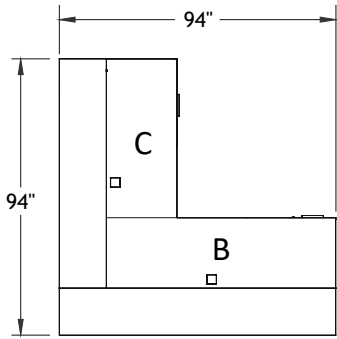

Typical Layouts

mono-c001a

Monochrom: **CKM** Chalk and **PIC** Piazza Cement
Laminate: Tundra and Polar White
Metal: Chrome and Brushed Nickel
Handles: H071
Logiflex In-Stock Fabric: Pebble Sidari, Pebble Mabua, Loft Charcoal

Note: Fabrics are specified for informational purpose only and may be of different grades. Typical pricing is based on grade 2 fabric.

ITEM	QTY	CODE	DESCRIPTION	LIST PRICE $	TOTAL $
A	1	REM 9494 MONR CKM	Monochrom - Right L-shaped reception counter 94" x 94"	23 436	23 436
	1	[D1]	Option - LED	378	378
B	1	RE E 2478 TL LR FM GRC	Lateral table 24" x 78" x 29"H with E pedestal on left, full modesty	1 704	1 704
	1	[CBPF]	CBPF grommet	0	0
C	1	RE 2454 CL30 R29 FM GRC	Return 24" x 54" x 29"H with CL30 pedestal on right, full modesty	1 560	1 560
	1	[CBPF]	CBPF grommet	0	0
D	1	SS BCDC48L PQS	Rectangular bench with 30" backrest on left - Grade 2	1 828	1 828
E	1	SS BCD48 PQS	Rectangular bench with backrest - Grade 2	1 869	1 869
F	1	SS BCCD26 PQS	Corner bench with backrest - Grade 2	1 614	1 614
G	1	SS BCDC48R PQS	Rectangular bench with 30" backrest on right - Grade 2	1 828	1 828
H	1	SS LEOT	Circular bench with laminate top - Grade 2	1 218	1 218
				TOTAL:	35 435
1	LCCYMWEVC41-F7-S	Cyrus Chair - Grade 2		780	780