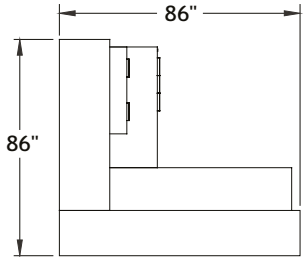

Typical Layouts

mbrace-c02

Laminate: Brown Cherry and Polar White
Acrylic Panel: White
Metal: Chrome
Handles: H052
Fabric: Momentum - Vox Limelight

Note: Fabrics are specified for informational purpose only and may be of different grades. Typical pricing is based on grade 2 fabric.