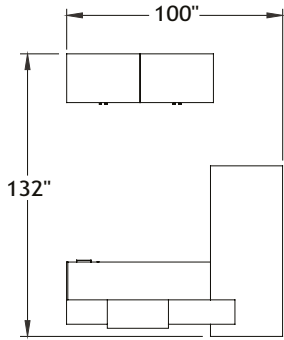

Typical Layouts

inb-c01

Laminate: Smoke Walnut and Polar White
Glass: Jet Black
Metal: Satin Nickel
Handles: H052
Vinyl: Ennis Fabrics - Turner Pacific Blue

Note: Fabrics are specified for informational purpose only and may be of different grades. Typical pricing is based on grade 2 fabric.

ITEM	QTY	CODE	DESCRIPTION	LIST PRICE $	TOTAL $
	1	RE 78100 INBL L GLR	Inbox - Left Lshaped counter 78" x 100" x 41"H	4 949	4 949
A	1	[DEL]	Option - LED	645	645
	2	[CAPF]	CAPF grommet	0	0
B	1	RE 18MOBE	Mobile Pedestal - Letter size	940	940
C	1	KBMOD 28	Keyboard Tray 28"	217	217
D	2	RE 243641 AR KB	Cabinet 24" x 36" x 41"H - doors with aluminium frame with integrated aluminum handles, Jet Black glass	2 537	5 074
				TOTAL:	11 825
				Total without options:	11 180
E	1	LCCYMWEVC41-F7-S	Cyrus Chair - Grade 2	780	780
				TOTAL:	780