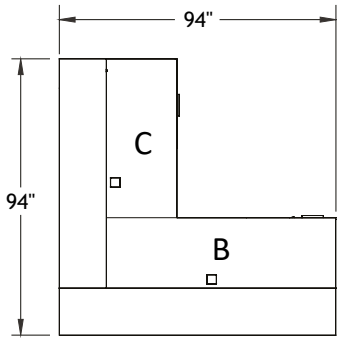

Typical Layouts

mono-c001b

Monochrom: **CBM** Carbon and **PIC** Piazza Cement
Laminate: Tundra and Blanc polaire
Metal: Black and Chrome
Handles: H071
Logiflex In-Stock Fabric: Pebble Sidari, Pebble Mabua, Loft Charcoal

Note: Fabrics are specified for informational purpose only and may be of different grades. Typical pricing is based on grade 2 fabric.

ITEM	QTY	CODE	DESCRIPTION	LIST PRICE $	TOTAL $
A	1	REM 9494 MONR CBM	Monochrom - Right L-shaped reception counter 94" x 94"	23 436	23 436
	1	[D1]	Option - LED	378	378
B	1	RE E 2478TL LR FM GRC	Lateral table 24" x 78" x 29"H with E pedestal on left, full modesty	1 704	1 704
	1	[CBPF]	CBPF grommet	0	0
C	1	RE 2454 CL30 R29 FM GRC	Return 24" x 54" x 29"H with CL30 pedestal on right, full modesty	1 560	1 560
	1	[CBPF]	CBPF grommet	0	0
D	1	SS BCDC48L PQS	Rectangular bench with 30" backrest on left - Grade 2	1 828	1 828
E	1	SS BCD48 PQS	Rectangular bench with backrest - Grade 2	1 869	1 869
F	1	SS BCCD26 PQS	Corner bench with backrest - Grade 2	1 614	1 614
G	1	SS BCDC48R PQS	Rectangular bench with 30" backrest on right - Grade 2	1 828	1 828
H	1	SS LEOT	Circular bench with laminate top - Grade 2	1 218	1 218
				TOTAL:	35 435
1	LCCYMWEVC41-F7-S	Cyrus Chair - Grade 2		780	780