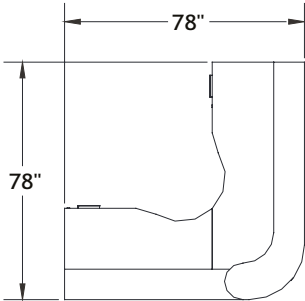

Typical Layouts

man-c01

Laminate: Caramel and Polar White
Acrylic Panel: Frosted
Metal: Satin Nickel
Handles: H052
Vinyl: Ennis Fabrics - Turner White

Note: Fabrics are specified for informational purpose only and may be of different grades. Typical pricing is based on grade 2 fabric.

ITEM	QTY	CODE	DESCRIPTION	LIST PRICE $	TOTAL $
	1	REC F 7878 E MAN R GRC	Manhattan - Reception desk 78" x 78" x 42"H with F pedestal on left and E pedestal on right	7 226	7 226
	1	[F]	Installed F Pedestal	884	884
A	1	[E]	Installed E Pedestal	863	863
	1	[CAPF]	CAPF grommet	0	0
	1	[PL]	Option - Frosted acrylic panels	2 248	2 248
B	1	KBMOD 28	Keyboard Tray 28"	217	217
				TOTAL:	11 438
C	1	LCCYMWEVC41-F7-S	Cyrus Chair - Grade 2	780	780
				TOTAL:	780