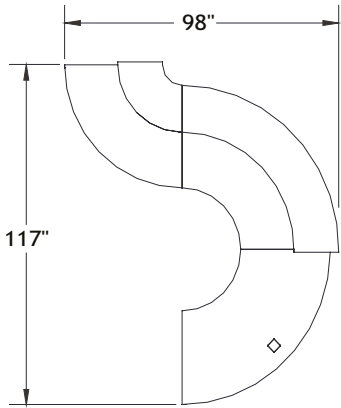

Typical Layouts

sph-c02

Laminate: Dark Legno and Polar White
Metal: Chrome

ITEM	QTY	CODE	DESCRIPTION	LIST PRICE \$	TOTAL \$
A	1	RE 3054 SPH T L GRC	Spheric - Quarter-moon reception desk with transaction shelf 30" x 54" x 42"H	5 657	5 657
	1	[CCPF]	CCPF grommet	0	0
B	2	RE 3054 SPH F C GRC	Spheric - Quarter-moon reception desk with finishing shelf 30" x 54" x 42"H	4 228	8 456
	2	[CCPF]	CCPF grommet	0	0
C	1	RE 3042 SPH IF C GRC	Spheric - Inverted quarter-moon reception desk with finishing shelf 30" x 42" x 42"H	4 081	4 081
	1	[CCPF]	CCPF grommet	0	0
D	1	RE 3054 SPH T R GRC	Spheric - Quarter-moon reception desk with transaction shelf 30" x 54" x 42"H	5 657	5 657
	1	[CCPF]	CCPF grommet	0	0
TOTAL:					23 851

Typical Layouts

sph-c03

Laminate: Dark Legno, Polar White and Coastal Pear
Metal: Chrome

ITEM	QTY	CODE	DESCRIPTION	LIST PRICE \$	TOTAL \$
A	1	RE 3354 SPH C R GRC	Spheric - Quarter-moon consulting desk 33" x 54" x 29"H	3 624	3 624
	1	[CCPF]	CCPF grommet	0	0
B	1	RE 3036 SPH SA C GRC	Spheric - Straight accessible reception desk 30" x 36" x 33"H	1 556	1 556
	1	[CCPF]	CCPF grommet	0	0
C	1	RE 3054 SPH A L GRC	Spheric - Quarter-moon accessible reception desk 30" x 54" x 33"H	5 392	5 392
	1	[CCPF]	CCPF grommet	0	0
				TOTAL:	10 572

Typical Layouts

sph-c04

Laminate: Coastal Pear and Polar White
Metal: Chrome

ITEM	QTY	CODE	DESCRIPTION	LIST PRICE \$	TOTAL \$
A	1	RE 3354 SPH C R GRC	Spheric - Quarter-moon consulting desk 33" x 54" x 29"H	3 624	3 624
	1	[CCPF]	CCPF grommet	0	0
B	1	RE 3054 SPH P C GRC	Spheric - Quarter-moon reception desk with transaction shelf and pigeonhole unit 30" x 54" x 42"H	6 676	6 676
	1	[CCPF]	CCPF grommet	0	0
C	1	RE 3042 SPH IP L GRC	Spheric - Inverted quarter-moon reception desk with transaction shelf and pigeonhole unit 30" x 42" x 42"H	5 184	5 184
	1	[CCPF]	CCPF grommet	0	0
				TOTAL:	15 484