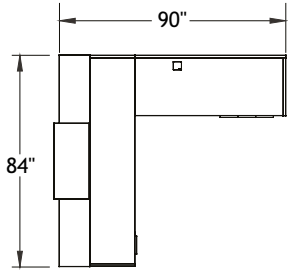

Typical Layouts

gallery-c005a

gallery-c005b

Laminate: Grigio and Polar White
Metal: Satin Nickel
Handles: H052