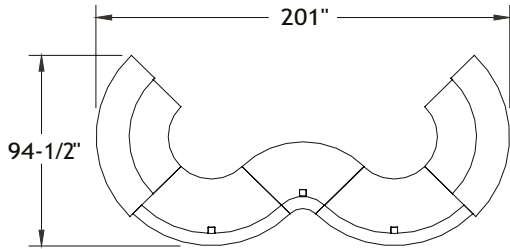

Typical Layouts

sph-c02

Laminate: Dark Legno and Polar White
Metal: Chrome

ITEM	QTY	CODE	DESCRIPTION	LIST PRICE $	TOTAL $
A	1	RE 3054 SPH T L GRC	Spheric - Quarter-moon reception desk with transaction shelf 30" x 54" x 42"H	5 657	5 657
	1	[CCPF]	CCPF grommet	0	0
B	2	RE 3054 SPH F C GRC	Spheric - Quarter-moon reception desk with finishing shelf 30" x 54" x 42"H	4 228	8 456
	2	[CCPF]	CCPF grommet	0	0
C	1	RE 3042 SPH IF C GRC	Spheric - Inverted quarter-moon reception desk with finishing shelf 30" x 42" x 42"H	4 081	4 081
	1	[CCPF]	CCPF grommet	0	0
D	1	RE 3054 SPH T R GRC	Spheric - Quarter-moon reception desk with transaction shelf 30" x 54" x 42"H	5 657	5 657
	1	[CCPF]	CCPF grommet	0	0
TOTAL:					23 851