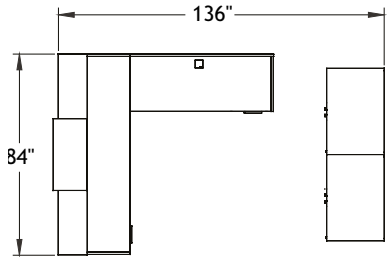

Typical Layouts

gallery-c001a

Laminate: Smoked Walnut and Polar White
Metal: Chrome
Handles: H052