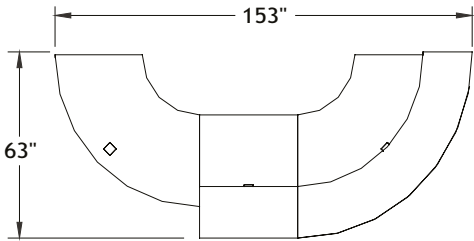

ITEM	QTY	CODE	DESCRIPTION	LIST PRICE \$	TOTAL \$
A	2	RE 3054 SPH P R GRC	Spheric - Quarter-moon reception desk with transaction shelf and pigeonhole unit 30" x 54" x 42"H	6 676	13 352
	2	[CCPF]	CCPF grommet	0	0
B	2	RE 3054 SPH F L GRC	Spheric - Quarter-moon reception desk with finishing shelf 30" x 54" x 42"H	4 228	8 456
	2	[CCPF]	CCPF grommet	0	0
				TOTAL:	21 808
C	1	LCCYMWEVC41-F7-S	Cyrus Chair - Grade 2	780	780
				TOTAL:	780

Typical Layouts

sph-c02

Laminate: Dark Legno and Polar White
Metal: Chrome

ITEM	QTY	CODE	DESCRIPTION	LIST PRICE \$	TOTAL \$
A	1	RE 3054 SPH T L GRC	Spheric - Quarter-moon reception desk with transaction shelf 30" x 54" x 42"H	5 657	5 657
	1	[CCPF]	CCPF grommet	0	0
B	2	RE 3054 SPH F C GRC	Spheric - Quarter-moon reception desk with finishing shelf 30" x 54" x 42"H	4 228	8 456
	2	[CCPF]	CCPF grommet	0	0
C	1	RE 3042 SPH IF C GRC	Spheric - Inverted quarter-moon reception desk with finishing shelf 30" x 42" x 42"H	4 081	4 081
	1	[CCPF]	CCPF grommet	0	0
D	1	RE 3054 SPH T R GRC	Spheric - Quarter-moon reception desk with transaction shelf 30" x 54" x 42"H	5 657	5 657
	1	[CCPF]	CCPF grommet	0	0
TOTAL:					23 851

Typical Layouts

sph-c03

Laminate: Dark Legno, Polar White and Coastal Pear
Metal: Chrome

ITEM	QTY	CODE	DESCRIPTION	LIST PRICE \$	TOTAL \$
A	1	RE 3354 SPH C R GRC	Spheric - Quarter-moon consulting desk 33" x 54" x 29"H	3 624	3 624
	1	[CCPF]	CCPF grommet	0	0
B	1	RE 3036 SPH SA C GRC	Spheric - Straight accessible reception desk 30" x 36" x 33"H	1 556	1 556
	1	[CCPF]	CCPF grommet	0	0
C	1	RE 3054 SPH A L GRC	Spheric - Quarter-moon accessible reception desk 30" x 54" x 33"H	5 392	5 392
	1	[CCPF]	CCPF grommet	0	0
				TOTAL:	10 572