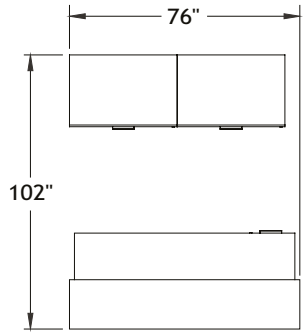

Typical Layouts

mbrace-c01-2

Laminate: Dark Legno and Polar White
Metal: Chrome
Handles: H052
Fabric: Momentum - Vox Bark

Note: Fabrics are specified for informational purpose only and may be of different grades. Typical pricing is based on grade 2 fabric.

ITEM	QTY	CODE	DESCRIPTION	LIST PRICE $	TOTAL $
A	1	REC 187641 MS-M	M-Brace - Straight reception counter with laminate front 18" x 76" x 41"H	1 321	1 321
B	1	RE E 2472 TLLR FM GRC	Lateral Table 24" x 72" x 29"H with E pedestal on left, full modesty	1 677	1 677
	1	[CCPF]	CCPF grommet	26	26
C	2	RE 2436 UC2	Multiple Unit 24" x 36" x 41"H	1 768	3 536
				TOTAL:	6 560
D	1	LCCYMWEVC41-F7-S	Cyrus chair - Grade 2	780	780
E	1	OS 30 TRORF4 CHR 20	Orford table 30" x 20"H	1 855	1 855
F	2	SS MAGCHR	Magog armchair - Grade 2	3 084	6 168
				TOTAL:	8 803