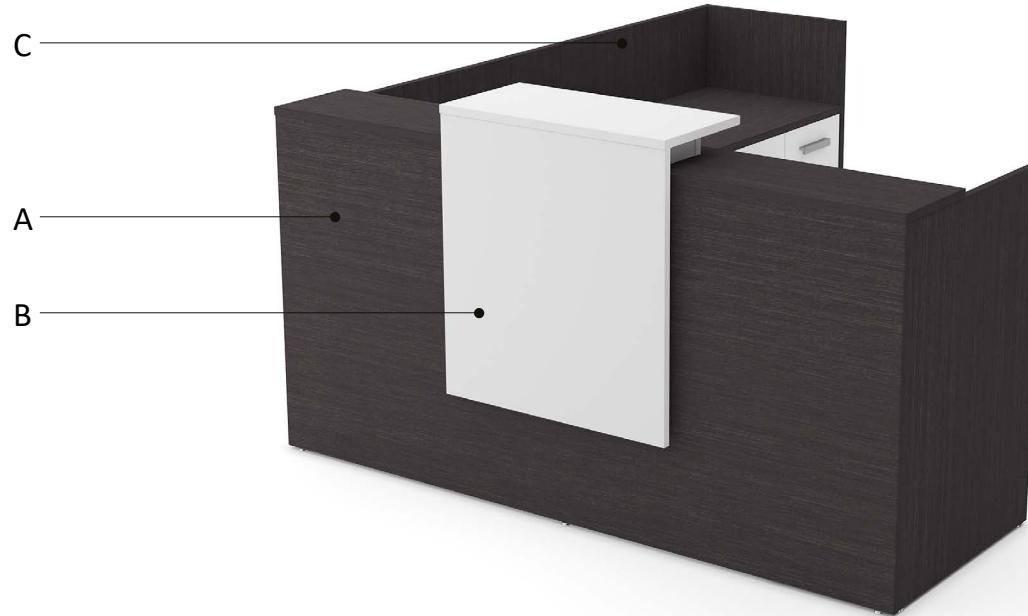

ITEM	QTY	CODE	DESCRIPTION	LIST PRICE \$	TOTAL \$
A	1	RE E 3684 F GA GLR	Gallery - Rectangular reception desk with shelf 36" x 84" x 42"H with E pedestal on left and F pedestal on right	3 338	3 338
	2	[CCPF]	CCPF grommet	0	0
B	1	RE 30 INBS M	Transaction Shelf - Laminate	912	912
C	2	RE 2436 UC2	Multiple Unit 24" x 36" x 41"H	1 768	3 536
				TOTAL:	7 786
D	2	SS MAG CHR	Magog armchair - Grade 2	3 084	6 168
E	1	OSZ 30 TRORF4 CHR 20	Circular Orford table 30" x 20"H with knife edge moulding	1 976	1 976
				TOTAL:	8 144

Typical Layouts

gallery-c005a

gallery-c005b

Laminate: Grigio and Polar White
 Metal: Satin Nickel
 Handles: H052

ITEM	QTY	CODE	DESCRIPTION	LIST PRICE \$	TOTAL \$
A	1	RE E 3084 GA GLR	Gallery - Rectangular reception desk with shelf 30" x 84" x 42"H with E pedestal on left	2 443	2 443
	2	[CAPF]	CAPF grommet	0	0
B	1	RE 30 INBS M	Transaction Shelf - Laminate	912	912
C	1	RE 2460 BCCL30 GAR GRC	Gallery - Reception return 24" x 60" x 41"H with BCCL pedestal on right	2 381	2 381
	1	[CAPF]	CAPF grommet	0	0
				TOTAL:	5 736