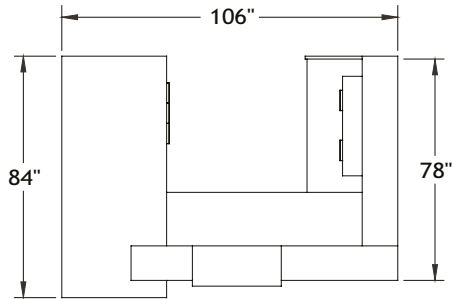

Typical Layouts

inb-c02

Laminate: Grigio and Polar White
High gloss Front: Grigio
Metal: Chrome
Handles: H052

Note: Fabrics are specified for informational purpose only and may be of different grades. Typical pricing is based on grade 2 fabric.