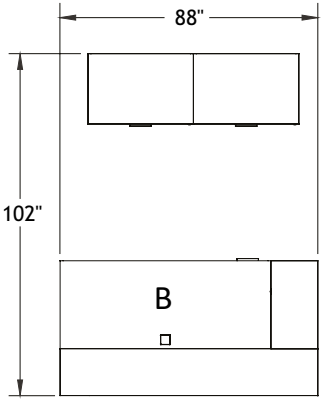

Typical Layouts

mono-c003

Monochrom: **CBM** Carbon and Ginger Root
Laminate: Ginger Root
Metal: Black
Handles: H071

Note: Fabrics are specified for informational purpose only and may be of different grades. Typical pricing is based on grade 2 fabric.

ITEM	QTY	CODE	DESCRIPTION	LIST PRICE $	TOTAL $
A	1	REM 4688 MONL CBM	Monochrom - Left L-shaped reception counter 46" x 88"	20 736	20 736
	1	[D1]	Option - LED	378	378
B	1	ML E 3072 FM GRC	Rectangular desk 30" x 72" x 29"H with E pedestal on left, full modesty	1 274	1 274
	1	[CBPF]	Option - CBPF grommet	26	26
C	2	RE 2436 UC2	Multiple Unit 24" x 36" x 41"H	1 768	3 536
				TOTAL:	25 950
	1	LCCYMWEVC41-F7-S	Cyrus chair - Grade 2	780	780