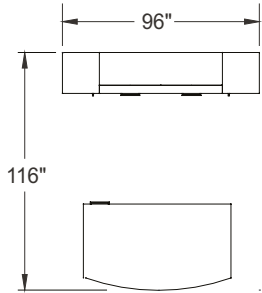

Typical Layouts

millenium-c003

Laminate: Ginger Root
Wood: Black Wash
Metal: Brushed Nickel
Handles: H060
Fabric: Ennis Fabrics - Turner Black
Momentum - Infinity Aluminium
Glass: Jet Black

Note: Fabrics are specified for informational purpose only and may be of different grades. Typical pricing is based on grade 2 fabric.

ITEM	QTY	CODE	DESCRIPTION	LIST PRICE $	TOTAL $
A	1	ML 1660 HPFL 37 LR KB	Hutch on legs 16" x 60" x 37"H - Alumimum frame doors with Jet Black glass	2 000	2 000
	1	[TB]	Option - Fabric tackboard for hutch - Grade 2	442	442
B	1	ML 201866 ARL	Cabinet 20" x 18" x 66"H with door on left	980	980
C	1	ML 201866 ARR	Cabinet 20" x 18" x 66"H with door on right	980	980
D	1	ML 2060 CLCL	Combination credenza 20" x 60" x 29"H with lateral file drawers	1 937	1 937
E	1	ML 364272 ECX FM NGR	Desk with convex front 36"x 42" x 72" x 29"H with E pedestal on right - Full modesty	1 616	1 616
	3	[H060BN]	Option - H060 brushed nickel handles	14	42
				Total:	7 997
				Total without options:	7 513
1		CYWE41GR2	Cyrus chair - Grade 2	780	780
2		MADR HWDET01	Madrid - high back chair - Black Wash	485	970
				Total:	1 750