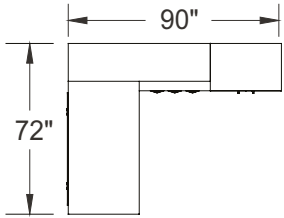

Typical Layouts

millenium-c007

Laminate : Tundra and Polar White (HG)
Wood : VWhite

Laminate: Driftwood and Polar White
Wood: Coffee
Metal: Chrome
Handles: HJA
Fabric: Momentum - Tradition Theater

Note: Fabrics are specified for informational purpose only and may be of different grades. Typical pricing is based on grade 2 fabric.