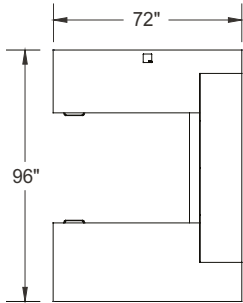

Typical Layouts

millenium-c004-fb

Laminate: Smoked Walnut
Metal: Brushed Nickel
Handles: H070
Glass: Jet Black Satin

ITEM	QTY	CODE	DESCRIPTION	LIST PRICE $	TOTAL $
A	1	ML 3072 D SM	Desk 30" x 72" x 29"H with D pedestal on right - Modesty 18-1/2"H	1 085	1 085
	2	[H070BN]	Option - H070 brushed nickel handles	14	28
B	1	ML 2042 BR FM GRC	Bridge 20" x 42" x 29"H - Full modesty	338	338
	1	[CAPF]	Option - CAPF grommet	26	26
C	1	ML F 2472 FM GRC	Credenza 24" x 72" x 29"H with F pedestal on left - Full modesty	1 188	1 188
	2	[H070BN]	Option - H070 brushed nickel handles	14	28
D	1	ML 1672 HPFLW KS	Wall hutch 16" x 72" x 17-1/2"H - Alumimum frame doors with Jet Black Satin glass	1 843	1 843
				Total:	4 562
				Total without options:	4 454