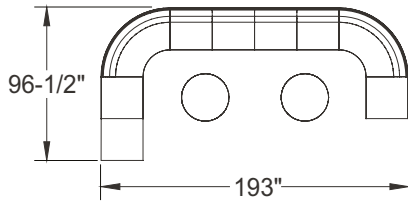

Typical Layouts

(continued)

millenium-c002b

Laminate: Smoked Walnut
Metal: Satin Nickel
Fabric: Momentum - Infinity Gull

Note: Fabrics are specified for informational purpose only and may be of different grades. Typical pricing is based on grade 2 fabric.

ITEM	QTY	CODE	DESCRIPTION	LIST PRICE $	TOTAL $
A	3	SS BC26 PQS	Square bench - Grade 2	1 025	3 075
B	2	SS BADE26 PQS	Arched bench with outer back rest - Grade 2	2 527	5 054
C	4	SS BCD26 PQS	Square bench with back rest - Grade 2	1 368	5 472
D	2	OSZ 30 TRORF4 SN 20	Orford circular table 30" x 20"H - Knife edge moulding	1 056	2 112
				Total:	15 713