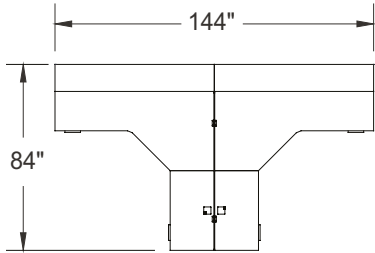

Typical Layouts

millenium-c008

Laminate: Grigio and Polar White (HG)
Metal: Satin Nickel
Handles: H052
Fabric: Momentum - Odyssey Ink

Note: Fabrics are specified for informational purpose only and may be of different grades. Typical pricing is based on grade 2 fabric.

ITEM	QTY	CODE	DESCRIPTION	LIST PRICE $	TOTAL $
A	1	ML E 30724820 LB FM GRR	Extended desk with straight cut 30" x 72" x 48" x 20" x 29"H with E pedestal on left - Full modesty	2 135	2 135
	1	[CAPF]	Option - CAPF grommet	26	26
	3	[H052SN]	Option - H052 Satin Nickel handles	14	42
B	1	ML 2036 R 29 F FM GRC	Right return 20" x 36" x 29"H with F pedestal on right - Full modesty	995	995
	1	[CAPF]	Option - CAPF grommet	26	26
	2	[H052SN]	Option - H052 Satin Nickel handles	14	28
C	1	ML F 2036 L 29 FM GRC	Left return 20" x 36" x 29"H with F pedestal on left - Full modesty	995	995
	1	[CAPF]	Option - CAPF grommet	26	26
	2	[H052SN]	Option - H052 Satin Nickel handles	14	28
D	1	ML 20487230 E LB FM GRL	Extended desk with straight cut 20" x 48" x 72" X30" x 29"H with E pedestal on right - Full modesty	2 135	2 135
	1	[CAPF]	Option - CAPF grommet	26	26
	3	[H052SN]	Option - H052 satin nickel handles	14	42
E	2	ML 1272 RS 13	Transaction top 12" x 72" x 13"H	408	816
	1	LV 1572 SAS C2 SN PL	Acrylic divider screen 15"H x 72"	1 006	1 006
				Total:	8 326
				Total without options:	8 082
2		CYWE41GR2	Cyrus chair - Grade 2	780	1 560
				Total:	1 560