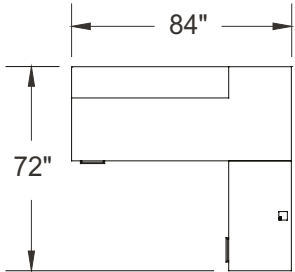

## Product Map

Typical Layouts

p. 3

# Typical Layouts

millenium-c002-fb

Laminate: Smoked Walnut  
 Metal: Satin Nickel  
 Brushed Nickel  
 Handles: H060

ITEM	QTY	CODE	DESCRIPTION	LIST PRICE \$	TOTAL \$
A	1	ML E 3084 FM GRL	Desk 30" x 84" x 29"H with E pedestal on left - Full modesty	1 294	1 294
	1	[CAPF]	Option - CAPF grommet	26	26
	3	[H060BN]	Option - H060 brushed nickel handles	14	42
B	1	ML 2442 R 29 D FM	Right return 24" x 42" x 29"H with D pedestal on right - Full modesty	813	813
	1	[CAPF]	Option - CAPF grommet	26	26
	2	[H060BN]	Option - H060 brushed nickel handles	14	28
C	1	ML 1260 RS 13	Transaction top 12" x 60" x 13"H	372	372
				Total:	2 601
				Total without options:	2 479