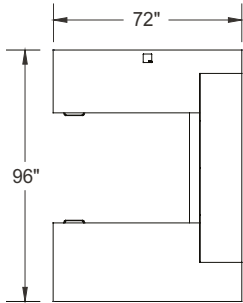

Typical Layouts

millenium-c004

Laminate: Tundra
Metal: Satin Nickel
Brushed Nickel
Handles: H070
Glass : Metallic Grey

ITEM	QTY	CODE	DESCRIPTION	LIST PRICE $	TOTAL $
A	1	ML 3072 D SM	Desk 30" x 72" x 29"H with D pedestal on right - Modesty 18-1/2"	1 085	1 085
	2	[H070BN]	Option - H070 brushed nickel handles	14	28
B	1	ML 2042 BR FM GRC	Bridge 20" x 42" x 29"H - Full modesty	338	338
	1	[CAPF]	Option - CAPF grommet	26	26
C	1	ML F 2472 FM GRC	Credenza 24" x 72" x 29"H with F pedestal on left - Full modesty	1 188	1 188
	2	[H070BN]	Option - H070 brushed nickel handles	14	28
D	1	ML 1672 HPFLW KM	Wall hutch 16" x 72" x 17-1/2"H - Alumimum frame doors with Metallic Grey glass	1 843	1 843
				Total:	4 562
				Total without options:	4 454
1		CYWE41GR2	Cyrus chair - Grade 2	780	780
				Total:	780