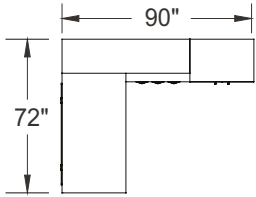

Typical Layouts

millenium-c006b-fb

Laminate: Smoked Walnut
Metal: Satin Nickel
Handles: HJA

ITEM	QTY	CODE	DESCRIPTION	LIST PRICE $	TOTAL $
A	1	ML 3072 REGO SN NGR	Rectangular table 30" X 72" X 29" H with end gable - Square leg	927	927
B	1	ML 20 BCCL 30	Combination pedestal 20" x 30" x 29"H	1 282	1 282
C	1	ML 2030 MU4	Multiple unit 20" x 30" x 66"H with 2 adjustable shelves and cabinet with 2 doors and 1 adjustable shelf	1 310	1 310
D	1	ML 1660 HPW	Wall hutch 16" x 60" x 17-1/2"H with doors	851	851
E	1	LV 2648 UAC C1 SN PL	Acrylic divider screen 26"H x 48"	649	649
				Total:	5 019