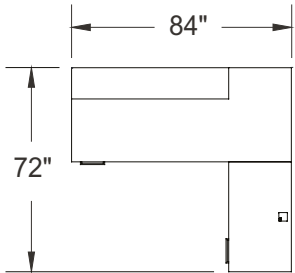

Typical Layouts

millenium-c002

Laminate: Storm and Polar White
Metal: Satin Nickel
Brushed Nickel
Handles: H060
Fabric: Momentum - Infinity Gull

Note: Fabrics are specified for informational purpose only and may be of different grades. Typical pricing is based on grade 2 fabric.

ITEM	QTY	CODE	DESCRIPTION	LIST PRICE $	TOTAL $
A	1	ML 1260 RS 13	Transaction top 12" x 60" x 13"H	372	372
	1	ML E 3084 FM GRL	Desk 30" x 84" x 29"H with E pedestal on left - Full modesty	1 294	1 294
B	1	[CAPF]	Option - CAPF grommet	26	26
	3	[H060BN]	Option - H060 brushed nickel handles	14	42
	1	ML 2442 R 29 D FM GRC	Right return 24" x 42" x 29"H with D pedestal on right - Full modesty	813	813
C	1	[CAPF]	Option - CAPF grommet	26	26
	2	[H060BN]	Option - H060 brushed nickel handles	14	28
D	1	ML 2084 SCARAR 36	Server credenza 20" x 84" x 36"H	2 300	2 300
				Total:	4 901
				Total without options:	4 779
	1	CYWE41GR2	Cyrus chair - Grade 2	780	780
				Total:	780

Continued on next page