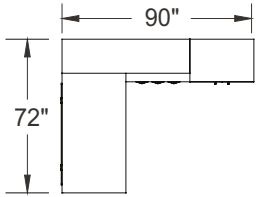

# Typical Layouts

millenium-c006b-fb

Laminate: Smoked Walnut  
 Metal: Satin Nickel  
 Handles: HJA

ITEM	QTY	CODE	DESCRIPTION	LIST PRICE \$	TOTAL \$
A	1	ML 3072 REGO SN NGR	Rectangular table 30" X 72" X 29" H with end gable - Square leg	927	927
B	1	ML 20 BCCL 30	Combination pedestal 20" x 30" x 29"H	1 282	1 282
C	1	ML 2030 MU4	Multiple unit 20" x 30" x 66"H with 2 adjustable shelves and cabinet with 2 doors and 1 adjustable shelf	1 310	1 310
D	1	ML 1660 HPW	Wall hutch 16" x 60" x 17-1/2"H with doors	851	851
E	1	LV 2648 UAC C1 SN PL	Acrylic divider screen 26"H x 48"	649	649
				Total:	5 019

# Typical Layouts

millenium-c007-fb

Laminate: Smoked Walnut  
 Wood: Bark  
 Metal: Satin Nickel  
           Brushed Nickel  
 Handles: H060

ITEM	QTY	CODE	DESCRIPTION	LIST PRICE \$	TOTAL \$
A	1	ML 3072 REG HATSN NGR	Rectangular table 30" x 72" x 29"H with end gable - Hatley legs	927	927
B	1	ML 20 BCCL 30	Combination pedestal 20" x 30" x 29"H	1 282	1 282
C	1	ML 2030 MU10	Multiple unit 20" x 30" x 66"H with 2 double door cabinet and 1 adjustable shelf	1 519	1 519
D	1	ML 1660 HPW	Wall hutch 16" x 60" x 17-1/2"H with doors	851	851
E	1	LV 2648 UAC C1 SN PL	Acrylic divider screen 26"H x 48"	649	649
				Total:	5 228