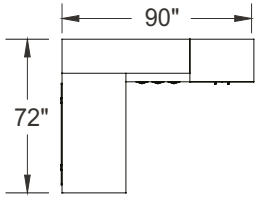

Typical Layouts

millenium-c006-fb

Laminate: Smoked Walnut
Wood: White Wash
Metal: Satin Nickel
Handles: HJA

ITEM	QTY	CODE	DESCRIPTION	LIST PRICE $	TOTAL $
A	1	ML 3072 REG HATSN NGR	Rectangular table 30" X 72" X 29" H with end gable - Hatley legs	927	927
B	1	ML 20 BCCL 30	Combination pedestal 20" x 30" x 29"H	1 282	1 282
C	1	ML 2030 MU4	Multiple unit 20" x 30" x 66"H with 2 adjustable shelves and cabinet with 2 doors and 1 adjustable shelf	1 310	1 310
D	1	ML 1660 HPW	Wall hutch 16" x 60" x 17-1/2"H with doors	851	851
E	1	LV 2648 UAC C1 SN PL	Acrylic divider screen 26"H x 48"	649	649
				Total:	5 019