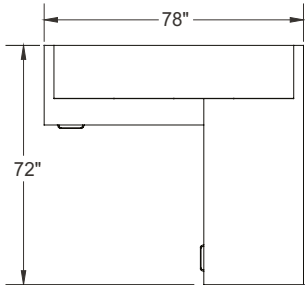

# Typical Layouts

millenium-c004-fb

Laminate: Smoked Walnut  
 Metal: Brushed Nickel  
 Handles: H070  
 Glass: Jet Black Satin

ITEM	QTY	CODE	DESCRIPTION	LIST PRICE \$	TOTAL \$
A	1	ML 3072 D SM	Desk 30" x 72" x 29"H with D pedestal on right - Modesty 18-1/2"H	1 085	1 085
	2	[H070BN]	Option - H070 brushed nickel handles	14	28
B	1	ML 2042 BR FM GRC	Bridge 20" x 42" x 29"H - Full modesty	338	338
	1	[CAPF]	Option - CAPF grommet	26	26
C	1	ML F 2472 FM GRC	Credenza 24" x 72" x 29"H with F pedestal on left - Full modesty	1 188	1 188
	2	[H070BN]	Option - H070 brushed nickel handles	14	28
D	1	ML 1672 HPFLW KS	Wall hutch 16" x 72" x 17-1/2"H - Alumimum frame doors with Jet Black Satin glass	1 843	1 843
				Total:	4 562
				Total without options:	4 454

# Typical Layouts

millenium-c005-fb

Laminate: Smoked Walnut  
 Metal : Satin Nickel  
           Brushed Nickel  
 Handles : H070  
 Glass : White

ITEM	QTY	CODE	DESCRIPTION	LIST PRICE \$	TOTAL \$
A	1	ML 3072 D SM	Desk 30' x 72" x 29"H with D pedestal on right - Modesty 18-1/2"H	1 085	1 085
	2	[H070BN]	Option - H070 brushed nickel handles	14	28
B	1	ML F 2448 L 29 FM GRC	Return 24" x 48" x 29"H with F pedestal on left - Full modesty	1 030	1 030
	2	[CAPF]	Option - CAPF grommet	26	26
C	1	[H070BN]	Option - H070 brushed nickel handles	14	28
	1	ML 1672 HPFLW V4	Wall hutch 16" x 72" x 17-1/2"H - Alumimum frame doors with White glass	1 843	1 843
				Total:	4 040
				Total without options:	3 958