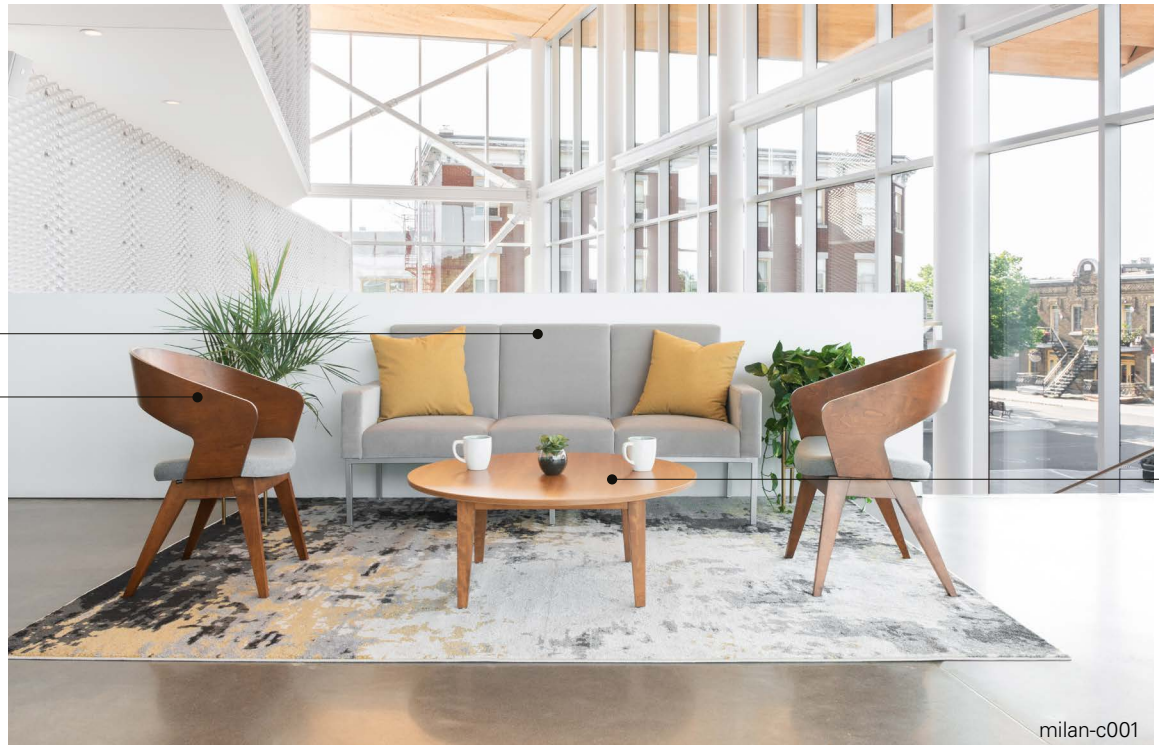

Laminate: Tobacco
Wood: Apricot and Pecan
Metal: Satin Nickel
Fabric: Mayer Fabrics - Plaza Dove,
Ennis Fabrics - Foundation Old Gold, Foundation Wind Chime

Note: Fabrics are specified for informational purpose only and may be of different grades. Typical pricing is based on grade 2 fabric.

ITEM	QTY	CODE	DESCRIPTION	LIST PRICE $	TOTAL $
A	1	SS SL3AB SN PQS	Slim - Sofa - Grade 2	3 281	3 281
B	1	LFW 24 TRWL 16	Occasional table 24" x 16"H	710	710
C	2	MN AC S	Milan - Armchair with plywood back - Grade 2	1 254	2 508
				Total:	6 499