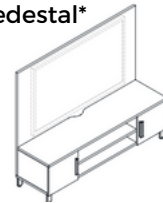

logiflex White Metal - February 2022

*New

Level

Millenium

Manhattan

All products with code starting with LV* except metal frames for glass doors.

D-Shaped Tables*
- Magog Leg

Rectangular tables*
- Square Leg

D-Shaped Tables*
- Magog Leg

Rectangular tables*
- Square Leg

Tables & pedestals

Conference Table with Arrow Base*

Magog Tables*

Wellington Pedestal

Multimedia Level Pedestal*

Wellington Conference Table

Lennox Table*

Multimedia Level Table*

Accessoires

Handles: H051*, H052*, H071*, H072*

Lennox Leg*

Magog Leg*

Angled Rectangular Leg*

Connections: MH1* & MH3D*