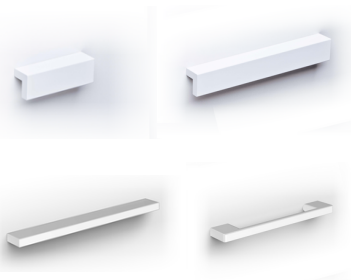

D-Shaped Tables*
- Magog Leg

Rectangular tables*
- Square Leg

Tables & pedestals

Conference Table with Arrow Base*

Magog Tables*

Wellington Pedestal

Multimedia Level Pedestal*

Wellington Conference Table

Lennox Table*

Multimedia Level Table*

Accessoires

Handles: H051*, H052*, H071*, H072*

Lennox Leg*

Magog Leg*

Angled Rectangular Leg*

Connections: MH1* & MH3D*