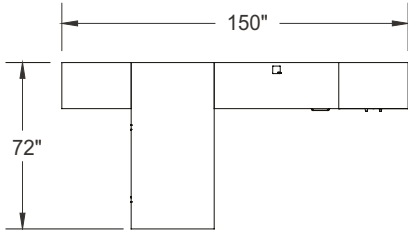

# Product Map

Typical Layouts

p. 3

# Typical Layouts

manhattan-c001-fb

Laminate: Driftwood  
 Wood: White Wash  
 Metal: Chrome  
 Handles: H070

ITEM	QTY	CODE	DESCRIPTION	LIST PRICE \$	TOTAL \$
A	1	MA 3672 REG HATCHR	Rectangular table 36" x 72" x 29"H with end gable - Hatley legs	1 227	1 227
B	1	MA 2054 R 29 E FM GRC	Return 20" x 54" x 29"H with E pedestal on right - Full modesty	1 174	1 174
	1	[CCPF]	Option - CCPF grommet	26	26
C	1	MA 203060AR	Cabinet 20" x 30" x 60"H with doors	1 368	1 368
D	1	LV 1048 UAM C1 CHR PL	Acrylic divider screen 10"H x 48"	578	578
E	1	MA BBL 203029	Bookcase 20" x 30" x 29"H with 1 adjustable shelf	645	645
				Total:	5 018
				Total without options:	4 992

# Typical Layouts

manhattan-c001b-fb

Laminate: Driftwood  
 Metal: Satin Nickel  
 Handles: H070

ITEM	QTY	CODE	DESCRIPTION	LIST PRICE \$	TOTAL \$
A	1	MA 3672 REGO SN NGR	Rectangular table 36" x 72" x 29"H with end gable - Square leg	1 227	1 227
B	1	MA 2054 R 29 E FM GRC	Return 20" x 30" x 29"H with E pedestal on right - Full modesty	1 174	1 174
	1	[CAPF]	Option - CAPF grommet	26	26
C	1	MA 203060 AR	Cabinet 20" x 30" x 60"H with doors	1 368	1 368
D	1	LV 1048 UAM C1 SN PL	Acrylic divider screen 10"H x 48"	578	578
E	1	MA BBL 203029	Bookcase 20" x 30" x 29"H with 1 adjustable shelf	645	645
				Total:	5 018
				Total without options:	4 992

# Typical Layouts

manhattan-c008-fb

Laminate: Driftwood  
 Metal: Chrome  
 Handles: H070  
 Glass: Jet Black

ITEM	QTY	CODE	DESCRIPTION	LIST PRICE \$	TOTAL \$
A	1	MA F3072 F MID	Desk 30" x 72" x 29"H with F pedestal on left and right - Minister front modesty	2 051	2 051
B	1	MA 243084 ARV	Wardrobe 24" x 30" x 84"H with doors	1 994	1 994
C	2	MA 2436 MU24A FL KB	Multiple unit 24" x 36" x 84"H with lateral file drawers and cabinet - Aluminium frame doors with Jet Black glass	4 605	9 210
D	1	MA 243084 AR	Cabinet 24" x 30" x 84"H with doors	1 756	1 756
				Total:	15 011