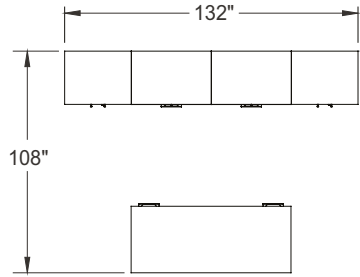

# Typical Layouts

manhattan-c001-fb

Laminate: Driftwood  
 Wood: White Wash  
 Metal: Chrome  
 Handles: H070

ITEM	QTY	CODE	DESCRIPTION	LIST PRICE \$	TOTAL \$
A	1	MA 3672 REG HATCHR	Rectangular table 36" x 72" x 29"H with end gable - Hatley legs	1 227	1 227
B	1	MA 2054 R 29 E FM GRC	Return 20" x 54" x 29"H with E pedestal on right - Full modesty	1 174	1 174
	1	[CCPF]	Option - CCPF grommet	26	26
C	1	MA 203060AR	Cabinet 20" x 30" x 60"H with doors	1 368	1 368
D	1	LV 1048 UAM C1 CHR PL	Acrylic divider screen 10"H x 48"	578	578
E	1	MA BBL 203029	Bookcase 20" x 30" x 29"H with 1 adjustable shelf	645	645
				Total:	5 018
				Total without options:	4 992

# Typical Layouts

manhattan-c001b-fb

Laminate: Driftwood  
 Metal: Satin Nickel  
 Handles: H070

ITEM	QTY	CODE	DESCRIPTION	LIST PRICE \$	TOTAL \$
A	1	MA 3672 REGO SN NGR	Rectangular table 36" x 72" x 29"H with end gable - Square leg	1 227	1 227
B	1	MA 2054 R 29 E FM GRC	Return 20" x 30" x 29"H with E pedestal on right - Full modesty	1 174	1 174
	1	[CAPF]	Option - CAPF grommet	26	26
C	1	MA 203060 AR	Cabinet 20" x 30" x 60"H with doors	1 368	1 368
D	1	LV 1048 UAM C1 SN PL	Acrylic divider screen 10"H x 48"	578	578
E	1	MA BBL 203029	Bookcase 20" x 30" x 29"H with 1 adjustable shelf	645	645
				Total:	5 018
				Total without options:	4 992

# Typical Layouts

manhattan-c008-fb

Laminate: Driftwood  
 Metal: Chrome  
 Handles: H070  
 Glass: Jet Black

ITEM	QTY	CODE	DESCRIPTION	LIST PRICE \$	TOTAL \$
A	1	MA F3072 F MID	Desk 30" x 72" x 29"H with F pedestal on left and right - Minister front modesty	2 051	2 051
B	1	MA 243084 ARV	Wardrobe 24" x 30" x 84"H with doors	1 994	1 994
C	2	MA 2436 MU24A FL KB	Multiple unit 24" x 36" x 84"H with lateral file drawers and cabinet - Aluminium frame doors with Jet Black glass	4 605	9 210
D	1	MA 243084 AR	Cabinet 24" x 30" x 84"H with doors	1 756	1 756
				Total:	15 011