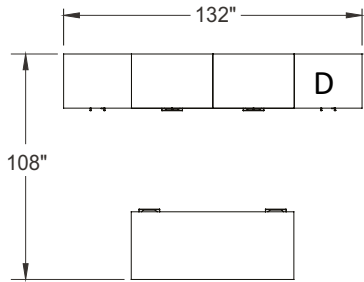

# Typical Layouts

manhattan-c008-fb

Laminate: Driftwood  
 Metal: Chrome  
 Handles: H070  
 Glass: Jet Black

ITEM	QTY	CODE	DESCRIPTION	LIST PRICE \$	TOTAL \$
A	1	MA F3072 F MID	Desk 30" x 72" x 29"H with F pedestal on left and right - Minister front modesty	2 051	2 051
B	1	MA 243084 ARV	Wardrobe 24" x 30" x 84"H with doors	1 994	1 994
C	2	MA 2436 MU24A FL KB	Multiple unit 24" x 36" x 84"H with lateral file drawers and cabinet - Aluminium frame doors with Jet Black glass	4 605	9 210
D	1	MA 243084 AR	Cabinet 24" x 30" x 84"H with doors	1 756	1 756
				Total:	15 011

# Typical Layouts

ITEM	QTY	CODE	DESCRIPTION	LIST PRICE \$	TOTAL \$
A	1	MA E 3684 E MID GLR	Desk 36" x 84" x 29"H with E pedestal on left and right - Minister front modesty	2 468	2 468
	2	[CAPF]	Option - CAPF grommet	26	52
B	1	MA 201884 VL	Wardrobe 20" x 18" x 84"H with one door on left	1 059	1 059
C	1	MA 2072 ARAR	Combination credenza 20" x 72" x 29"H with 2 cabinets	1 702	1 702
D	1	MA 201884 ARR	Cabinet 20" x 18" x 84"H with one door on right	1 170	1 170
E	1	MA 1672 HPA 55 LR	Hutch 16" x 72" x 55"H with doors	2 399	2 399
	2	[LSKN]	Option - Satin nickel locks	43	86
	4	[HJA]	Option - HJA handles	14	56
	1	[TB]	Option - Fabric tackboard for hutch - Grade 2	487	487
				Total:	9 479
				Total without options:	8 798

# Typical Layouts

manhattan-c008

Laminate: Driftwood  
 Metal: Chrome  
 Handles: H070  
 Glass: White

ITEM	QTY	CODE	DESCRIPTION	LIST PRICE \$	TOTAL \$
A	1	MA F3072 F MID	Desk 30" x 72" x 29"H with F pedestal on left and right - Minister front modesty	2 051	2 051
B	1	MA 243084 ARV	Wardrobe 24" x 30" x 84"H with doors	1 994	1 994
C	2	MA 2436 MU24A FL V4	Multiple unit 24" x 36" x 84"H with lateral file drawers and cabinet - Aluminium frame doors with White glass	4 605	9 210
D	1	MA 243084 AR	Cabinet 24" x 30" x 84"H with doors	1 756	1 756
				Total:	15 011
<hr/>					
	1	CYWE41GR2	Cyrus chair - Grade 2	780	780