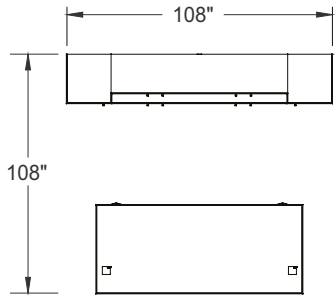

Typical Layouts

manhattan-c003

Laminate: Smoked Walnut
Metal: Satin Nickel
Handles: HJA
Fabric: Momentum - Tradition Wash

Note: Fabrics are specified for informational purpose only and may be of different grades. Typical pricing is based on grade 2 fabric.

ITEM	QTY	CODE	DESCRIPTION	LIST PRICE $	TOTAL $
A	1	MA E 3684 E MID GLR	Desk 36" x 84" x 29"H with E pedestal on left and right - Minister front modesty	2 468	2 468
	2	[CAPF]	Option - CAPF grommet	26	52
B	1	MA 201884 VL	Wardrobe 20" x 18" x 84"H with one door on left	1 059	1 059
C	1	MA 2072 ARAR	Combination credenza 20" x 72" x 29"H with 2 cabinets	1 702	1 702
D	1	MA 201884 ARR	Cabinet 20" x 18" x 84"H with one door on right	1 170	1 170
E	1	MA 1672 HPA 55 LR	Hutch 16" x 72" x 55"H with doors	2 399	2 399
	2	[LSKN]	Option - Satin nickel locks	43	86
	4	[HJA]	Option - HJA handles	14	56
	1	[TB]	Option - Fabric tackboard for hutch - Grade 2	487	487
				Total:	9 479
				Total without options:	8 798