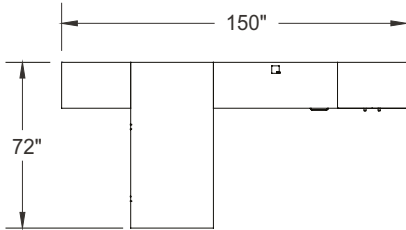

Typical Layouts

manhattan-c001

Laminate: Driftwood
Wood: Coffee
Metal: Chrome
Handles: H070
Fabric: Momentum - Tradition Jazz

Note: Fabrics are specified for informational purpose only and may be of different grades. Typical pricing is based on grade 2 fabric.

ITEM	QTY	CODE	DESCRIPTION	LIST PRICE $	TOTAL $
A	1	MA 3672 REG HATCHR	Rectangular table 36" x 72" x 29"H with end gable - Hatley legs	1 227	1 227
B	1	MA 2054 R 29 E FM GRC	Return with E pedestal on right - Full modesty	1 174	1 174
	1	[CCPF]	Option - CCPF grommet	26	26
C	1	MA 203060 AR	Cabinet 20" x 30" x 60"H	1 368	1 368
D	1	LV 1048 UAM C1 CHR PL	Acrylic divider screen 10"H x 48"	578	578
E	1	MA BBL 203029	Bookcase 20" x 30" x 29"H	645	645
				Total:	5 018
				Total without options:	4 992
	1	CYWE41GR2	Cyrus chair - Grade 2	780	780