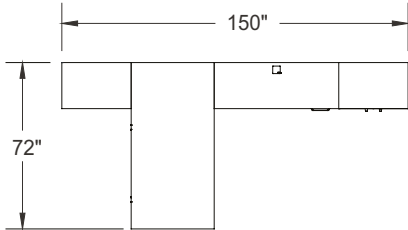

# Typical Layouts

manhattan-c001-fb

Laminate: Driftwood  
 Wood: White Wash  
 Metal: Chrome  
 Handles: H070

ITEM	QTY	CODE	DESCRIPTION	LIST PRICE \$	TOTAL \$
A	1	MA 3672 REG HATCHR	Rectangular table 36" x 72" x 29"H with end gable - Hatley legs	1 227	1 227
B	1	MA 2054 R 29 E FM GRC	Return 20" x 54" x 29"H with E pedestal on right - Full modesty	1 174	1 174
	1	[CCPF]	Option - CCPF grommet	26	26
C	1	MA 203060AR	Cabinet 20" x 30" x 60"H with doors	1 368	1 368
D	1	LV 1048 UAM C1 CHR PL	Acrylic divider screen 10"H x 48"	578	578
E	1	MA BBL 203029	Bookcase 20" x 30" x 29"H with 1 adjustable shelf	645	645
				Total:	5 018
				Total without options:	4 992

# Typical Layouts

manhattan-c001b-fb

Laminate: Driftwood  
 Metal: Satin Nickel  
 Handles: H070

ITEM	QTY	CODE	DESCRIPTION	LIST PRICE \$	TOTAL \$
A	1	MA 3672 REGO SN NGR	Rectangular table 36" x 72" x 29"H with end gable - Square leg	1 227	1 227
B	1	MA 2054 R 29 E FM GRC	Return 20" x 30" x 29"H with E pedestal on right - Full modesty	1 174	1 174
	1	[CAPF]	Option - CAPF grommet	26	26
C	1	MA 203060 AR	Cabinet 20" x 30" x 60"H with doors	1 368	1 368
D	1	LV 1048 UAM C1 SN PL	Acrylic divider screen 10"H x 48"	578	578
E	1	MA BBL 203029	Bookcase 20" x 30" x 29"H with 1 adjustable shelf	645	645
				Total:	5 018
				Total without options:	4 992

# Typical Layouts

manhattan-c008-fb

Laminate: Driftwood  
 Metal: Chrome  
 Handles: H070  
 Glass: Jet Black

ITEM	QTY	CODE	DESCRIPTION	LIST PRICE \$	TOTAL \$
A	1	MA F3072 F MID	Desk 30" x 72" x 29"H with F pedestal on left and right - Minister front modesty	2 051	2 051
B	1	MA 243084 ARV	Wardrobe 24" x 30" x 84"H with doors	1 994	1 994
C	2	MA 2436 MU24A FL KB	Multiple unit 24" x 36" x 84"H with lateral file drawers and cabinet - Aluminium frame doors with Jet Black glass	4 605	9 210
D	1	MA 243084 AR	Cabinet 24" x 30" x 84"H with doors	1 756	1 756
				Total:	15 011