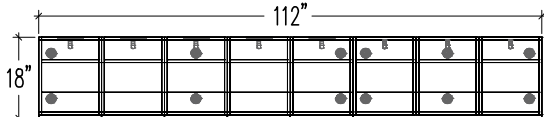

Typical Layouts

lockers-c010-fb

Laminate: Cosmos and Willow grey

Note: Fabrics are specified for informational purpose only and may be of different grades. Typical pricing is based on grade 2 fabric.

ITEM	QTÉ	CODE	DESCRIPTION	PRIX LISTE $	TOTAL $
A	5	LO 181442 1DL	18"P x 14"L x 42"H locker, 1 left door	616	3 080
	5	[E1]	E1 lock	243	1 215
B	3	LO 181472 4O	18"P x 14"L x 72"H open locker, four tier	617	1 851
C	1	LO 1842 LKTOP	18"P x 42"L x 5/8" rectangular surface	122	122
D	1	LO 1742 BTOP	17"P x 42"L x 6"H plant box	319	319
E	1	LO 1870 BASE	18"P x 70"L x 5-7/8"H base	11	11
F	1	LO 1842 BASE	18"P x 42"L x 5-7/8"H base	40	40
				TOTAL:	6 638