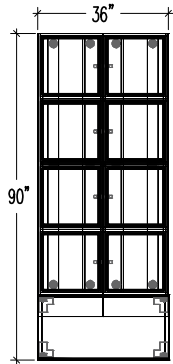

Typical Layouts

lockers-c001

Laminate: Cosmos
Metal: Satin Nickel
Fabrics: Mayer Fabrics - Essence, Persimmon

Note: Fabrics are specified for informational purpose only and may be of different grades. Typical pricing is based on grade 2 fabric.

ITEM	QTY	CODE	DESCRIPTION	PRICE LIST $	TOTAL $
A	16	LO 181872 10	Locker 18"D x 18"W x 72"H, one tier	646	10 336
B	4	LO 1872 BASE	18"D x 72"W x 5-7/8"H base	19	76
C	4	LO 1872 LKTOP	18"D x 72"W common surface in 5/8" laminate	208	832
D	2	LV 1836 BBL19 SN	Low pedestal 18"D x 36"W x 19"H with open storage	637	1 274
	2	[CF]	Cushion full	377	754
				TOTAL:	12 518
Accessories					
E	16	BT1616	Boot tray, 16" x 16", black plastic	78	1 248
				TOTAL:	1 248