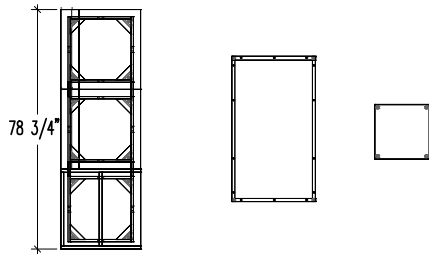

Typical Layouts

lockers-c006

Laminate: Polar white and Willow grey
Metal: Satin nickel
Fabrics: Cloud Nine Dijon & Flamenco

Note: Fabrics are specified for informational purpose only and may be of different grades. Typical pricing is based on grade 2 fabric.