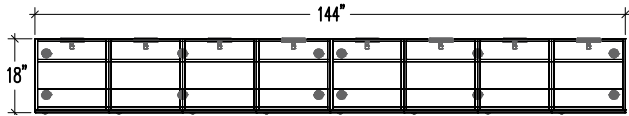

Typical Layouts

lockers-c003

Laminate: Cosmos and White polar

Note: Fabrics are specified for informational purpose only and may be of different grades. Typical pricing is based on grade 2 fabric.

ITEM	QTY	CODE	DESCRIPTION	PRICE LIST $	TOTAL $
A	4	LO 181872 3DR	18"P x 18"L x 72"H locker, 3 right doors	1 229	4 916
B	4	LO 181872 4DR	18"P x 18"L x 72"H locker, 4 right doors	1 442	5 768
C	2	LO 1872 BASE	18"P x 72"L x 5-7/8"H base	19	38
				TOTAL:	10 722
Accessories					
D	1	LNBL-001-050	Black self-adhesive numbers 001-050	53	53
				TOTAL:	10 775