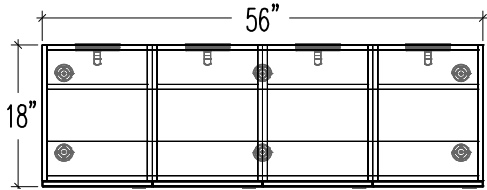

Typical Layouts

lockers-c007b-fb

Laminate: Cosmos and Willow grey

Note: Fabrics are specified for informational purpose only and may be of different grades. Typical pricing is based on grade 2 fabric.

ITEM	QTY	CODE	DESCRIPTION	PRICE LIST $	TOTAL $
A	4	LO 181472 3DL	18"P x 14"L x 72"H locker, 3 left doors	1229	4 916
	12	[E2]	E2 lock	0	0
B	1	LO 1842 BASE	18"P x 42"L x 5-7/8"H base	40	40
C	1	LO 1842 LKTOP	18"P x 42"L x 5/8" rectangular surface	122	122
				TOTAL:	5 078