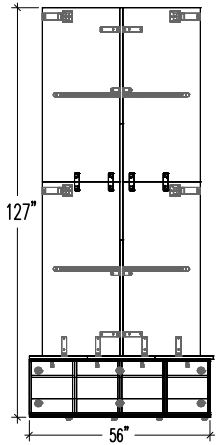

Typical Layouts

lockers-c002

Laminate: Polar white and Brown cherry
Metal: Satin Nickel, White and Black
Fabrics: Cloud Nine - Angora
Wood: Chestnut

Note: Fabrics are specified for informational purpose only and may be of different grades. Typical pricing is based on grade 2 fabric.