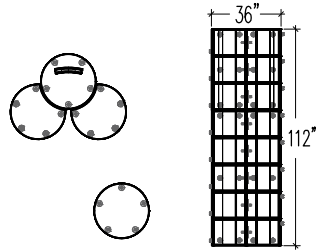

Typical Layouts

lockers-c005

Laminate: Willow grey and Ginger root
Metal: Chrome
Fabrics: Cloud Nine Dijon & Flamenco

Note: Fabrics are specified for informational purpose only and may be of different grades. Typical pricing is based on grade 2 fabric.