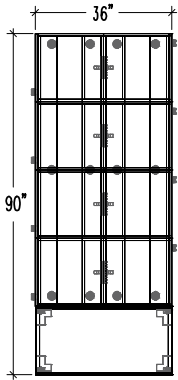

Typical Layouts

lockers-c001b

C

A

B