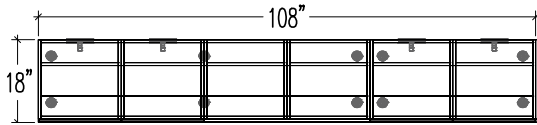

Typical Layouts

lockers-c008-fb

Laminate: Cosmos and Willow grey

Note: Fabrics are specified for informational purpose only and may be of different grades. Typical pricing is based on grade 2 fabric.

ITEM	QTY	CODE	DESCRIPTION	PRICE LIST $	TOTAL $
A	2	LO 181872 3DL	18"P x 18"L x 72"H locker, 3 left doors	1229	2 458
	6	[E1]	E1 lock	243	1 458
B	2	LO 181872 3DR	18"P x 18"L x 72"H locker, 3 right doors	1229	2 458
	6	[E1]	E1 lock	243	1 458
C	2	LO 181818 1O	18"P x 18"L x 18"H open locker, one tier	305	610
D	3	LO 1836 LKTOP	18"P x 36"L x 5/8" rectangular surface	104	312
E	2	LO 1872 BASE	18"P x 72"L x 5-7/8"H base	19	38
F	1	LO 1836 BASE	18"P x 36"L x 5-7/8"H base	79	79
TOTAL:					8 871