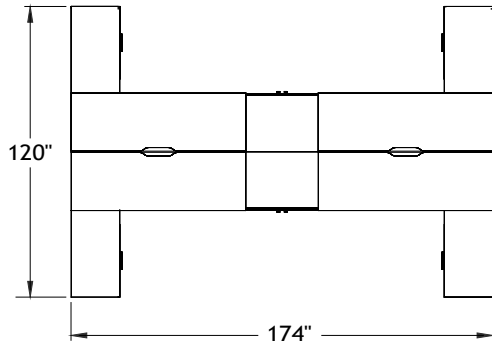

Typical Layouts

Benching

level-benching-fb011b

Laminate: Polar White and Audacity
Metal: Chrome
Handles: H052

ITEM	QTY	CODE	DESCRIPTION	LIST PRICE $	TOTAL $
A	2	LV 2472 FI B PG	Layering installed desk 24" x 72" x 29"H with pigeonhole unit	555	1 110
	2	[WAVC]	Option - Cutout for wires	26	52
B	2	LV 2472 IF B PG	Layering installed desk 24" x 72" x 29"H with pigeonhole unit	555	1 110
	2	[WAVC]	Option - Cutout for wires	26	52
C	2	LV 1572 UAS C1 CHR PL	Acrylic divider screen 15"H x 72"	510	1 020
D	2	LV 2060 KO25 CHR	High pedestal 20" x 60" x 25"H	1 115	2 230
E	2	LV 2060 OK25 CHR	High pedestal 20" x 60" x 25"H	1 115	2 230
F	2	LV 243051 UN13D CHR	Storage tower 24" x 30" x 51"H	1 220	2 440
				Total	10 244
				Price per individual desk	2 561

Electrical Accessories

2	BE-HW120	Starter cable with hardwire, 120" long	255	510	
2	BE-KDBSM-4	Double sided power block - 4 duplex - 1 of each circuit	369	738	
				Total	1 248