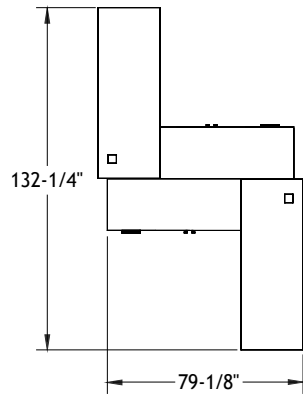

Typical Layouts

Focus

level-focus-fb014b

Laminate: Polar White and Ginger Root
Metal: Chrome
Handles: H052

ITEM	QTY	CODE	DESCRIPTION	LIST PRICE $	TOTAL $
	2	LV 2466 FY CHR DR GRL	Layering desk 24" x 66" x 29"H with drawer	1 014	2 028
A	2	[CCPF]	Option - CCPF grommet	26	52
	2	[PM]	Option - Modesty 10"H	175	350
B	2	LV 2072 UN02SL CHR	High pedestal 20" x 72" x 25"H	1 442	2 884
	2	[EC]	Option - Electrical wire management	35	70
C	1	LV 1572 SAS C1 CHR PL	Acrylic divider screen 15"H x 72"	488	488
			Total	5 872	5 872
			Price per individual desk		2 936
Electrical Accessories					
	2	BE-HW120	Starter cable with hardwire, 120" long	255	510
	1	BE-KDHB-4	Double sided power block - 4 duplex - 1 of each circuit	395	395
			Total	905	905