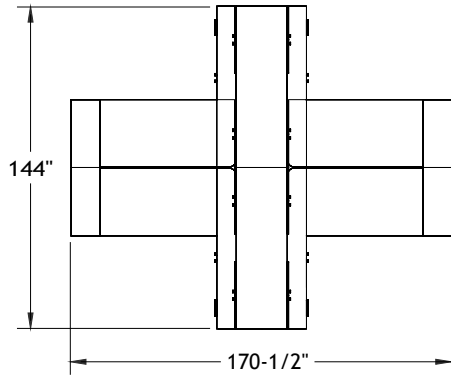

Typical Layouts

Focus

level-focus-fb015b

Laminate: Polar White and Ginger Root
Metal: Chrome
Handles: H052

ITEM	QTY	CODE	DESCRIPTION	LIST PRICE $	TOTAL $
A	2	LV 3072 ISF F E DR	Layering installed desk 30" x 72" x 29"H with cutout for shared hutch and drawer	659	1 318
B	2	LV 3072 FIS F E DR	Layering installed desk 30" x 72" x 29"H with cutout for shared hutch and drawer	659	1 318
C	2	LV 2072 UN02SR P CHR	High pedestal 20" x 72" x 25"H with drill holes for shared hutch	1 442	2 884
	2	[EC]	Option - Electrical wire management	35	70
D	2	LV 2072 UN02SL P CHR	High pedestal 20" x 72" x 25"H with drill holes for shared hutch	1 442	2 884
	2	[EC]	Option - Electrical wire management	35	70
E	4	LV 133042 UN22 CHR	Leg base storage 13" x 30" x 42"H	936	3 744
F	2	LV 1554 UAS C1 CHR PL	Acrylic divider screen 15"H x 54"	446	892
G	2	LV 247215 ARDH CHR	Shared storage hutch 24" x 72" x 15"H	2 295	4 590
	2	[SAHP]	Option - Acrylic divider screen	880	1 760
				Total	19 530
				Price per individual desk	4 883

Electrical Accessories

1	BE-HW120	Starter cable with hardwire, 120" long	255	255	
2	BE-KDBSM-4	Double sided power block - 4 duplex - 1 of each circuit	369	738	
1	BE-J84	Junction cable, 84" long	219	219	
				Total	1 212