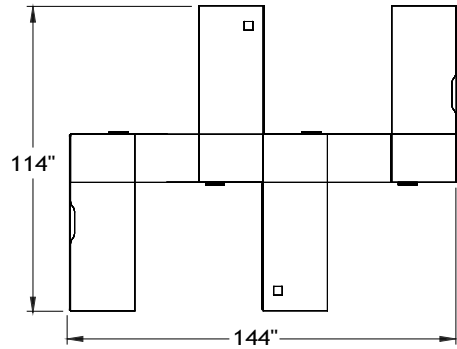

Typical Layouts

Benching

level-benching-fb006c

Laminate: Polar White and Audacity
 Metal: Chrome
 Handles: H052

ITEM	QTY	CODE	DESCRIPTION	LIST PRICE \$	TOTAL \$
	2	LV 2460 YSMS CHR	Double rectangular desk 24" x 60" x 29"H	769	1 538
A	2	[WAVC]	Option - Cutout for wires	26	52
	2	[MGRR]	Option - Leg grommet	0	0
	2	LV 2460 MSYS CHR	Double rectangular desk 24" x 60" x 29"H	769	1 538
B	2	[WAVC]	Option - Cutout for wires	26	52
	2	[MGRL]	Option - Leg grommet	0	0
C	2	LV 116007 SDC	Shelf for shared desk 11" x 60" x 07"H	488	976
D	4	LV 18LS MOBD	Mobile pedestal - Letter size	720	2 880
				Total	7 036
				Price per individual desk	1 759

Typical Layouts

Benching

level-benching-fb007

Laminate: Polar White and Audacity
 Metal: Chrome
 Handles: H052

ITEM	QTY	CODE	DESCRIPTION	LIST PRICE \$	TOTAL \$
A	2	LV 2466 YF CHR B3	Layering desk 24" x 66" x 29"H with 3"H support	948	1 896
	2	[WAVC]	Option - Cutout for wires	26	52
B	4	LV 1836 K25 CHR	High pedestal 18" x 36" x 25"H	1 032	4 128
	4	[LKSN]	Option - Lock	43	172
C	2	LV 2466 UAC C1 CHR PL	Acrylic divider screen 24"H x 66"	626	1 252
D	2	LV 2466 YF CHR B3 GRL	Layering desk 24" x 66" x 29"H with 3"H support	948	1 896
	2	[CCPF]	Option - CCPF grommet	26	52
E	2	LV 2448 UAC C1 CHR PL	Acrylic divider screen 24"H x 48"	526	1 052
				Total	10 500
				Price per individual desk	2 625