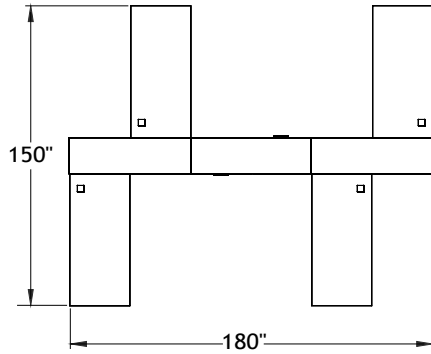

Typical Layouts

Team

level-team-fb005b

Laminate: Haze
Metal: Chrome
Handles: H052

ITEM	QTY	CODE	DESCRIPTION	LIST PRICE $	TOTAL $
A	2	LV 3066 YI F CHR GRR	Installed desk 30" x 66" x 29"H	792	1 584
	2	[CCPF]	Option - CCPF grommet	26	52
B	2	LV 3066 IY F CHR GRL	Installed desk 30" x 66" x 29"H	792	1 584
	2	[CCPF]	Option - CCPF grommet	26	52
C	4	LV 183042 UN22 CHR	Leg base storage 18" x 30" x 42"H	978	3 912
D	2	LV 1830 K25 CHR	High pedestal 18" x 30" x 25"H	1 005	2 010
	2	[LKSN]	Option - Lock	43	86
E	4	LV 1060 UAM C1 CHR PL	Acrylic modesty panel 10"H x 60"	398	1 592
				Total	10 872
				Price per individual desk	2 718
Electrical Accessories					
	4	BE-HW120	Starter cable with hardwire, 120" long	255	1 020
	2	BE-KDHB-4	Double sided power block - 4 duplex - 1 of each circuit	395	790
				Total	1 810