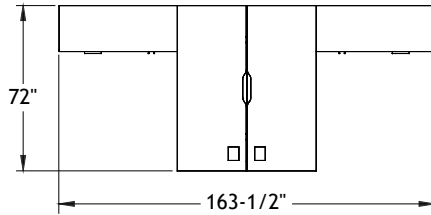

Typical Layouts

Openspace

level-openspace-c008

Laminate: Storm
Métal : Chrome
Poignées : H071
Fabric: Mayer Fabrics - Fedora Cactus

Note: Fabrics are specified for informational purpose only and may be of different grades. Typical pricing is based on grade 2 fabric.

ITEM	QTY	CODE	DESCRIPTION	LIST PRICE $	TOTAL $
A	1	LV 2072 UN02 L CHR H071CHR	High pedestal 20" x 72" x 25"H	1 455	1 455
B	1	LV 1572 UAS C1 CHR PL	Acrylic divider screen 15"H x 72"	510	510
C	1	LV 2072 UN02 R CHR H071CHR	High pedestal 20" x 72" x 25"H	1 455	1 455
	1	LV 3072 YSF CHR DR NGR	Double layering desk 30" x 72" x 29"H with drawer	874	874
D	1	[WAVC]	Option - Cutout for wires	26	26
	1	[MH3D L]	Option - Connectivity unit - 1 electric outlet, 2 USB chargers	397	397
	1	LV 3072 FYS CHR DR NGR	Double layering desk 30" x 72" x 29"H with drawer	874	874
E	1	[WAVC]	Option - Cutout for wires	26	26
	1	[MH3D R]	Option - Connectivity unit - 1 electric outlet, 2 USB chargers	397	397
				Total	6 014
				Price per individual desk	3 007
Seating					
	2	SL1SB	Slim lounge chair - Grade 2	1 394	2 788
	1	SL3AB	Slim sofa - Grade 2	3 275	3 275
	2	SL1T	Slim small coffee table	495	990
	1	SL2T	Slim large coffee table	608	608
				Total	7 661
Electrical Accessories					
	2	BE-HW120	Starter cable with hardware, 120" long	255	510
	2	BE-KDBSM-4	Double sided power block - 4 duplex - 1 of each circuit	369	738
				Total	1 248