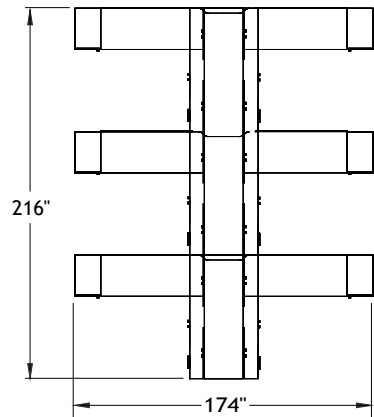

Typical Layouts

Focus

level-focus-fb013d

Laminate: Polar White and Ginger Root
Metal: Chrome
Handles: H052

ITEM	QTY	CODE	DESCRIPTION	LIST PRICE $	TOTAL $
A	3	LV 2472 FI B E DR GRL	Layering installed desk 24" x 72" x 29"H with cutout for shared hutch and drawer	624	1 872
	3	[CCPF]	Option - CCPF gomme	26	78
B	3	LV 2472 IF B E DR GRR	Layering installed desk 24" x 72" x 29"H with cutout for shared hutch and drawer	624	1 872
	3	[CCPF]	Option - CCPF gomme	26	78
C	3	LV 2072 UN02SL P CHR	High pedestal 20" x 72" x 25"H	1 442	4 326
	3	[EC]	Option - Electrical wire management	35	105
D	3	LV 2072 UN02SR P CHR	High pedestal 20" x 72" x 25"H	1 442	4 326
	3	[EC]	Option - Electrical wire management	35	105
E	3	LV 241564 VR CHR	Wardrobe tower 24" x 15" x 64"H	1 090	3 270
F	3	LV 241564 VL CHR	Wardrobe tower 24" x 15" x 64"H	1 090	3 270
G	6	LV 1554 UAS C1 CHR PL	Acrylic divider screen 15"H x 64"	446	2 676
H	3	LV 247215 ARDH CHR	Shared storage hutch 24" x 72" x 15"H	2 295	6 885
				Total	28 863
				Price per individual desk	4 811

Electrical Accessories

3	BE-HW120	Starter cable with hardwire, 120" long	255	765	
3	BE-KDHB-4	Double sided power block - 4 duplex - 1 of each circuit	395	1 185	
3	BE-J84	Junction cable, 84" long	219	657	
				Total	2 607