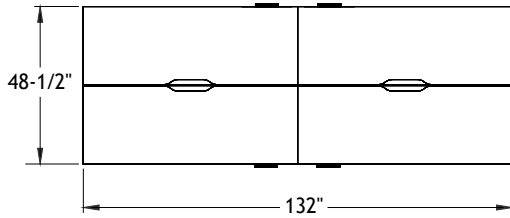

Typical Layouts

Benching

level-benching-fb010b

Laminate: Polar White and Audacity
Metal: Chrome
Handles: H052

ITEM	QTY	CODE	DESCRIPTION	LIST PRICE $	TOTAL $
	2	LV 2466 FMS B3	Double layering desk 24" x 66" x 29"H with 3"H support	609	1 218
A	2	[WAVC]	Option - Cutout for wires	26	52
	2	[MGRR]	Option - Leg grommet	0	0
	2	LV 2466 MSF B3	Double layering desk 24" x 66" x 29"H with 3"H support	609	1 218
B	2	[WAVC]	Option - Cutout for wires	26	52
	2	[MGRL]	Option - Leg grommet	0	0
C	4	LV 18LS MOBD	Mobile pedestal - Letter size	720	2 880
D	2	LV 1566 UAS C1 CHR PL	Acrylic divider screen 15"H x 66"	488	976
E	4	LV 1824 BBL25 CHR	High pedestal 18" x 24" x 25"H	580	2 320
				Total	8 716
				Price per individual desk	2 179

Electrical Accessories

	1	BE-HW120	Starter cable with hardwire, 120" long	255	255
	2	BE-KDBSM-4	Double sided power block - 4 duplex - 1 of each circuit	369	738
	1	BE-J66	Junction cable, 66" long	189	189
				Total	1 182