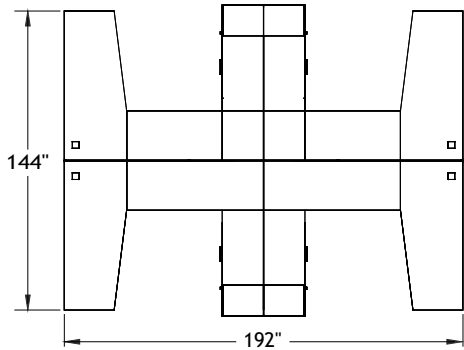

Typical Layouts

Focus

level-focus-fb010b

Laminate: Polar White and Ginger Root
Metal: Chrome
Handles: H052

ITEM	QTY	CODE	DESCRIPTION	LIST PRICE $	TOTAL $
	2	LV 24723024 YML CHR GRR	Asymmetrical desk 24" x 72" x 30" x 24" x 29"H	1 147	2 294
A	2	[PM]	Option - Modesty 10"H	175	350
	2	[MGRR]	Option - Leg grommet	0	0
B	2	LV 24307224 MYR CHR GRL	Asymmetrical desk 24" x 30" x 72" x 24" x 29"H	1 147	2 294
	2	[PM]	Option - Modesty 10"H	175	350
	2	[MGRL]	Option - Leg grommet	0	0
C	2	LV 2466 IF F E DR	Layering installed desk 24" x 66" x 29"H with cutout for shared hutch and drawer	608	1 216
D	2	LV 2466 FI F E DR	Layering installed desk 24" x 66" x 29"H with cutout for shared hutch and drawer	608	1 216
E	2	LV 2060 OK25 P CHR	High pedestal 20" x 60" x 25"H with drill holes for shared hutch	1 115	2 230
F	2	LV 2060 KO25 P CHR	High pedestal 20" x 60" x 25"H with drill holes for shared hutch	1 115	2 230
G	2	LV 201564 VL CHR	Wardrobe tower 20" x 15" x 64"H	1 049	2 098
H	2	LV 201564 VR CHR	Wardrobe tower 20" x 15" x 64"H	1 049	2 098
I	1	LV 1572 SAS CHR PL	Acrylic divider screen 15"H x 72"	488	488
J	2	LV 1560 SAS CHR PL	Acrylic divider screen 15"H x 60"	467	934
K	2	LV 246015 SDDH CHR	Shared storage hutch 24" x 60" x 15"H	2 006	4 012
				Total	21 810
				Price per individual desk	5 453
Electrical Accessories					
	2	BE-HW120	Starter cable with hardwire, 120" long	255	510
	2	BE-KDHB-4	Double sided power block - 4 duplex - 1 of each circuit	395	790
	2	BE-J72	Junction cable, 72" long	198	396
				Total	1 696