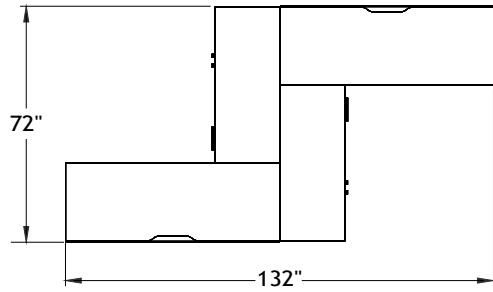

Typical Layouts

Team

level-team-fb004

Laminate: Haze
Metal: Chrome
Handles: H052

ITEM	QTY	CODE	DESCRIPTION	LIST PRICE $	TOTAL $
	2	LV 2466 IY B CHR GRL	Installed desk 24" x 66" x 29"H	754	1 508
A	2	[CCPF]	Option - CCPF grommet	26	52
	2	[WAVC]	Option - Cutout for wires	26	52
B	2	LV 204829 ARJ CHR	Credenza 20" x 48" x 29"H	1 500	3 000
C	2	LV 2666 UAC C1 CHR PL	Acrylic divider screen 26"H x 66"	656	1 312
			Total		5 924
			Price per individual desk		2 962

Electrical Accessories

	2	BE-HW120	Starter cable with hardwire, 120" long	255	510
	1	BE-KDHB-4	Double sided power block - 4 duplex - 1 of each circuit	395	395
			Total		905