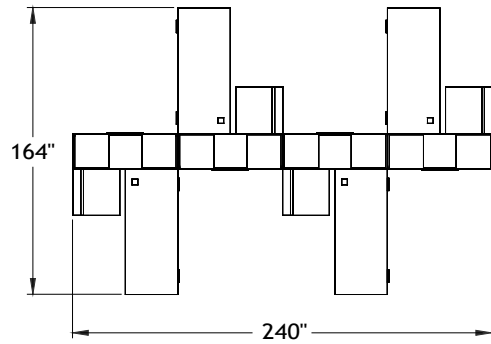

Typical Layouts

Benching

level-benching-fb008b

Laminate: Polar White and Audacity
Metal: Chrome
Handles: H052
Fabrics: Momentum - Odyssey Ink and Marathon Toile

Note: Fabrics are specified for informational purpose only and may be of different grades. Typical pricing is based on grade 2 fabric.

ITEM	QTY	CODE	DESCRIPTION	LIST PRICE $	TOTAL $
A	4	LV 3072 YI B CHR GRR	Installed desk 30" x 72" x 29"H	806	3 224
	4	[CCPF]	Option - CCPF grommet	26	104
B	4	TIRA	Drawer with lock	206	824
C	4	LV 206029 SF CHR	Credenza 20" x 60" x 29"H	1 371	5 484
D	4	LV 18LS MOBC	Mobile pedestal - Letter size	607	2 428
	4	[CF]	Option - Cushion - Grade 2	293	1 172
			Total		13 236
					3 309

Seating

E	4	SIT BD	Bench with short back - Grade 2	1 444	5 776
			Total		5 776

Electrical Accessories

	4	BE-HW120	Starter cable with hardwire, 120" long	255	1 020
	2	BE-KDHB-4	Double sided power block - 4 duplex - 1 of each circuit	395	790
			Total		1 810