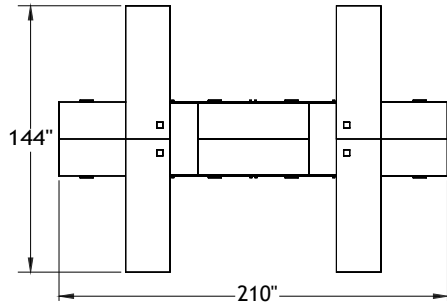

Typical Layouts

Focus

level-focus-fb011b

Laminate: Polar White and Ginger Root
Metal: Chrome
Handles: H052
Fabric: Momentum - Odyssey Inkhite

Note: Fabrics are specified for informational purpose only and may be of different grades. Typical pricing is based on grade 2 fabric.