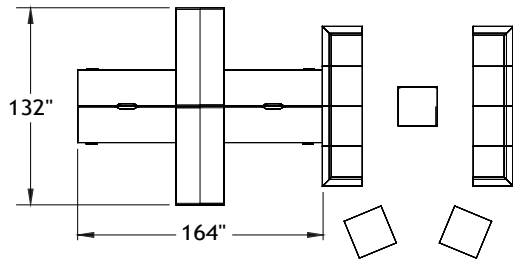

Typical Layouts

Team

level-team-c001

Laminate: Tundra
Metal: Chrome
Handles: H052
Fabric: Momentum - Tradition Distant,
Carlo Giardino, Millennium Spark and Odyssey Tinge

Note: Fabrics are specified for informational purpose only and may be of different grades. Typical pricing is based on grade 2 fabric.