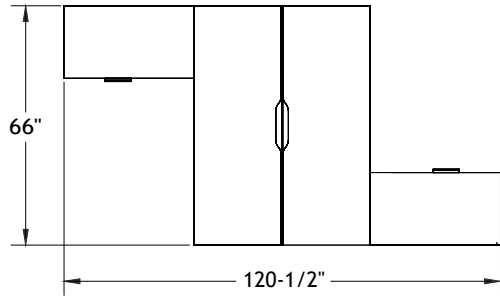

Typical Layouts

Focus

level-focus-fb004b

Laminate: Ginger Root
Metal: Chrome
Handles: H052

ITEM	QTY	CODE	DESCRIPTION	LIST PRICE $	TOTAL $
A	2	LV 2466 FM B3 CHR	Layering desk 24" x 66" x 29"H with 3"H support	609	1 218
	2	[WAVC]	Option - Cutout for wires	26	52
B	2	LV 2060 KO25 CHR	High pedestal 20" x 60" x 25"H	1 115	2 230
C	1	LV 1566 UAS C1 CHR PL	Acrylic divider screen 15"H x 66"	488	488
				Total	3 988
				Price per individual desk	1 994

Electrical Accessories

	1	BE-HW120	Starter cable with hardwire, 120" long	255	255
	1	BE-KDBSM-4	Double sided power block - 4 duplex - 1 of each circuit	369	369
				Total	624