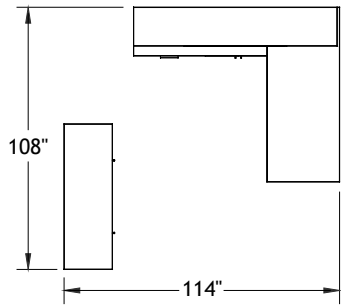

Typical Layouts

Private

level-private-c004

Laminate: Audacity
Metal: Chrome
Handles: H071
Glass: Satin Silver

ITEM	QTY	CODE	DESCRIPTION	LIST PRICE $	TOTAL $
A	1	LV 206029 PGARAR KA CHR	Credenza 20" x 60" x 29"H - Doors with aluminium frame and Satin Silver glass	3 061	3 061
B	1	LV 2084 UN02 L CHR H071CHR	High Pedestal 20" x 84" x 25"H	1 512	1 512
C	1	LV 168415 SFW	Wall hutch 16" x 84" x 15"H	1 001	1 001
D	1	LV 3072 FY CHR DR GRL	Rectangular desk 30" x 72" x 29"H	1 088	1 088
	1	[CCPF]	Option - CCPF grommet	26	26
E	1	LV 1068 UAM C1 CHR PL	Acrylic divider screen 10"H x 68"	418	418
				Total	7 106
Chairs					
	2	MADR HWDE T01	Madrid - High back Opaque White painted wood (<i>opaque white color is discontinued</i>)	803	1 606
				Total	1 606