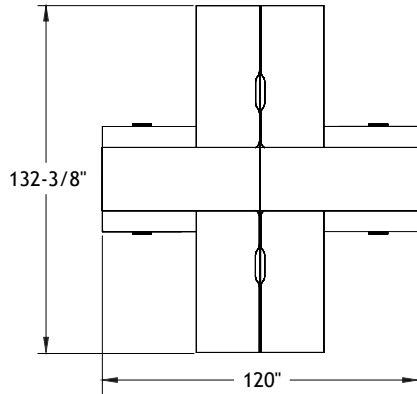

Focus

Typical Layouts

Focus

level-focus-fb002b

Laminate: Polar White and Ginger Root
 Metal: Chrome
 Handles: H052

ITEM	QTY	CODE	DESCRIPTION	LIST PRICE \$	TOTAL \$
A	2	LV 2466 FYS E CHR B3	Double layering desk 24" x 66" x 29"H with cutout for shared hutch and 3"H support	751	1 502
	2	[WAVC]	Option - Cutout for wires	26	52
B	2	LV 2466 YSF E CHR B3	Double layering desk 24" x 66" x 29"H with cutout for shared hutch and 3"H support	751	1 502
	2	[WAVC]	Option - Cutout for wires	26	52
C	2	LV 2060 KO25 CHR	High pedestal 20" x 60" x 25"H	1 115	2 230
D	2	LV 2060 OK25 CHR	High pedestal 20" x 60" x 25"H	1 115	2 230
E	2	LV 246011 HODH CHR	Shared storage hutch 24" x 60" x 11"H	1 483	2 966
	2	[SAHP]	Option - Acrylic divider screen	685	1 370
F	2	LV 1554 UAS C1 CHR PL	Acrylic divider screen 15"H x 54"	446	892
				Total	12 796
				Price per individual desk	3 199