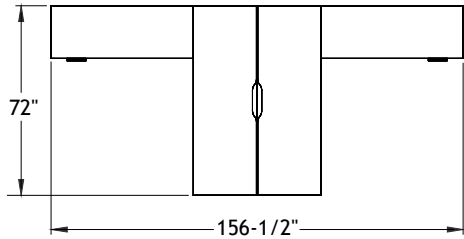

Typical Layouts

Team

level-team-fb006b

Laminate: Polar White and Haze
Metal: Chrome
Handles: H052

ITEM	QTY	CODE	DESCRIPTION	LIST PRICE $	TOTAL $
A	1	LV 2472 MSF B3	Double layering desk 24" x 72" x 29"H with 3"H support	623	623
	1	[WAVC]	Option - Cutout for wires	26	26
B	1	LV 2472 FMS B3	Double layering desk 24" x 72" x 29"H with 3"H support	623	623
	1	[WAVC]	Option - Cutout for wires	26	26
C	1	LV 2054 MR GRC PM	Return 20" x 54" x 29"H - Modesty 10"H	519	519
D	1	LV 2054 RM GRC PM	Return 20" x 54" x 29"H - Modesty 10"H	519	519
E	2	LV 1824 BBL25 CHR	High pedestal 18" x 24" x 25"H	580	1 160
F	2	LV 18LS MOBD	Mobile pedestal - Letter size	720	1 440
G	1	LV 1572 UAS C1 CHR PL	Acrylic divider screen 15"H x 72"	510	510
				Total	5 446
				Price per individual desk	2 723
Electrical Accessories					
	1	BE-HW120	Starter cable with hardwire, 120" long	255	255
	1	BE-KDBSM-4	Double sided power block - 4 duplex - 1 of each circuit	369	369
				Total	624