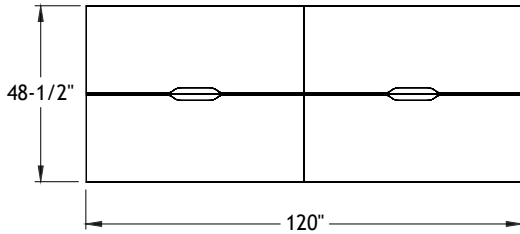

Typical Layouts

Benching

level-benching-fb006

Laminate: Polar White and Audacity
Metal: Chrome

ITEM	QTY	CODE	DESCRIPTION	LIST PRICE \$	TOTAL \$
A	2	LV 2460 YSF CHR B3	Double layering desk 24" x 60" x 29"H with 3"H support	741	1 482
	2	[WAVC]	Option - Cutout for wires	26	52
B	2	LV 2460 FYS CHR B3	Double layering desk 24" x 60" x 29"H with 3"H support	741	1 482
	2	[WAVC]	Option Cutout for wires	26	52
C	2	LV 1560 UAS C1 CHR PL	Acrylic divider screen 15"H x 60"	467	934
D	2	LV 1836 BBL25 CHR	High pedestal 18" x 36" x 25"H	625	1 250
				Total	5 252
				Price per individual desk	1 313