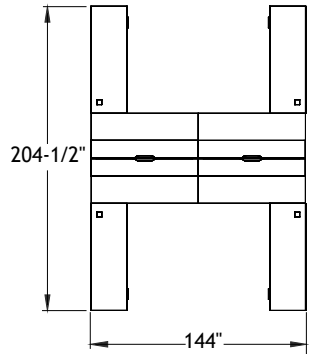

Typical Layouts

Team

level-team-fb003

Laminate: Polar White and Haze
Metal: Chrome
Handles: H052
Fabric: Momentum - Odyssey Ink

Note: Fabrics are specified for informational purpose only and may be of different grades. Typical pricing is based on grade 2 fabric.