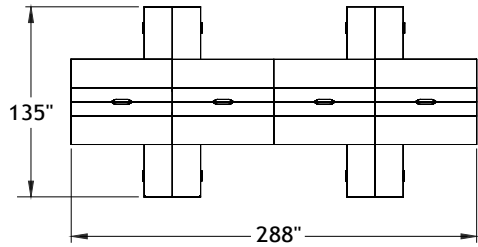

Typical Layouts

Benching

level-benching-c001b

Laminate: Polar White and Audacity
Metal: Chrome
Handles: H052
Fabrics: Momentum - Millennium Voyage and Infinity Vine

Note: Fabrics are specified for informational purpose only and may be of different grades. Typical pricing is based on grade 2 fabric.