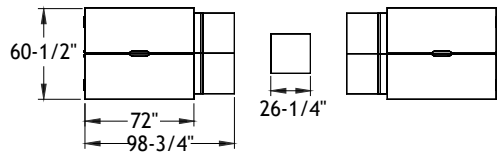

Typical Layouts

Benching

level-benching-fb002

Laminate: Polar White and Audacity
Metal: Chrome
Handles: H052
Fabrics: Momentum - Odyssey Ink and Marathon Toile

Note: Fabrics are specified for informational purpose only and may be of different grades. Typical pricing is based on grade 2 fabric.

ITEM	QTY	CODE	DESCRIPTION	LIST PRICE $	TOTAL $
A	2	LV 3072 FMS B3	Double layering desk 30" x 72" x 29"H with 3"H support	659	1 318
	2	[WAVC]	Option - Cutout for wires	26	52
B	2	LV 3072 MSF B3	Double layering desk 30" x 72" x 29"H with 3"H support	659	1 318
	2	[WAVC]	Option - Cutout for wires	26	52
C	2	LV 1572 UAS C1 CHR PL	Acrylic divider screen 15"H x 72"	510	1 020
D	2	LV 2060 DARD CHR	High pedestal 20" x 60" x 25"H	1 597	3 194
				Total	6 954
				Price per individual desk	1 739

Seating

E	4	SIT BD	Bench with short back - Grade 2	1 444	5 776
F	1	SITT B2	Bookshelf table - Open 2 side	799	799
G	2	FILLER 4	4-1/2" removable joint	39	78
				Total	6 653

Electrical Accessories

	2	BE-HW120	Starter cable with hardwire, 120" long	255	510
	2	BE-KDBSM-4	Double sided power block - 4 duplex - 1 of each circuit	369	738
				Total	1 248