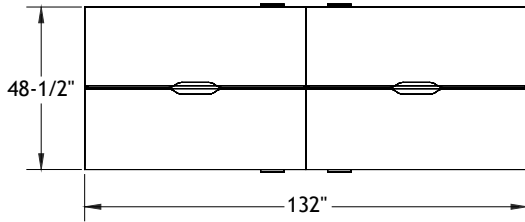

Typical Layouts

Focus

level-focus-c001a

Laminate: Polar White and Haze
Metal: Chrome
Handles: H052
Fabric: Momentum - Millennium Peridot

Note: Fabrics are specified for informational purpose only and may be of different grades. Typical pricing is based on grade 2 fabric.