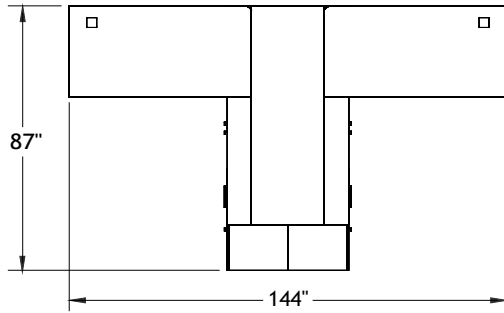

Typical Layouts

Focus

level-focus-fb003b

Laminate: Polar White and Ginger Root
Metal: Chrome
Handles: H052

ITEM	QTY	CODE	DESCRIPTION	LIST PRICE $	TOTAL $
A	1	LV 3072 YF E CHR B3 GRL	Layering desk 30" x 72" x 29"H with cutout for shared hutch and 3"H support	1 019	1 019
	1	[CCPF]	Option - CCPF grommet	26	26
B	1	LV 3072 FY E CHR B3 GRR	Layering desk 30" x 72" x 29"H with cutout for shared hutch and 3"H support	1 019	1 019
	1	[CCPF]	Option - CCPF grommet	26	26
C	1	LV 2072 UN02SR P CHR	High pedestal 20" x 72" x 25"H with drill holes for shared hutch	1 442	1 442
D	1	LV 2072 UN02SL P CHR	High pedestal 20" x 72" x 25"H with drill holes for shared hutch	1 442	1 442
E	1	LV 201564 VR CHR	Wardrobe tower 20" x 15" x 64"H	1 049	1 049
F	1	LV 201564 VL CHR	Wardrobe tower 20" x 15" x 64"H	1 049	1 049
G	1	LV 247215 SFDH CHR	Shared storage hutch 24" x 72" x 15"H	2 082	2 082
				Total	9 154
				Price per individual desk	4 577

Electrical Accessories

1	BE-HW120	Starter cable with hardwire, 120" long	255	255	
1	BE-KDHB-4	Double sided power block - 4 duplex - 1 of each circuit	395	395	
1	BE-J84	Junction cable, 84" long	219	219	
				Total	869