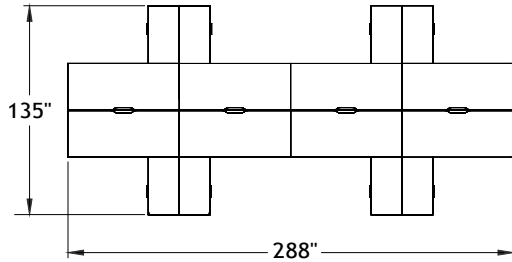

Typical Layouts

Benching

level-benching-c001a

Laminate: Polar White and Audacity
Metal: Chrome
Handles: H052
Fabrics: Momentum - Millennium Voyage and Infinity Vine

Note: Fabrics are specified for informational purpose only and may be of different grades. Typical pricing is based on grade 2 fabric.