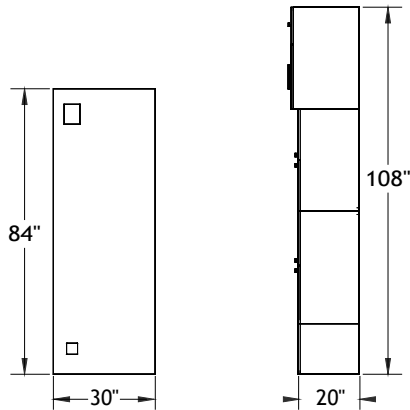

Typical Layouts

Private

level-private-c002

Laminate: Polar White High Gloss and Finesse
(Finesse color is discontinued)

Metal: Chrome

Handles: H052

Fabric: Logiflex - Turner White

Note: Fabrics are specified for informational purpose only and may be of different grades. Typical pricing is based on grade 2 fabric.