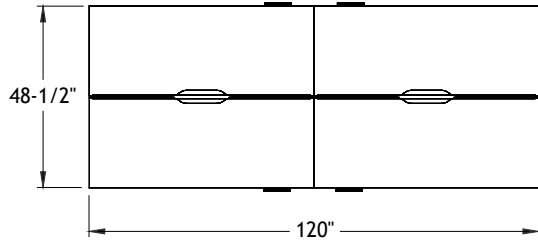

Typical Layouts

Benching

level-benching-fb006b

Laminate: Polar White and Audacity
 Metal: Chrome
 Handles: H052

ITEM	QTY	CODE	DESCRIPTION	LIST PRICE \$	TOTAL \$
A	2	LV 2460 YSMS CHR	Double rectangular desk 24" x 60" x 29"H	769	1 538
	2	[WAVC]	Option - Cutout for wires	26	52
	2	[MGRR]	Option - Leg grommet	0	0
B	2	LV 2460 MSYS CHR	Double rectangular desk 24" x 60" x 29"H	769	1 538
	2	[WAVC]	Option - Cutout for wires	26	52
	2	[MGRL]	Option - Leg grommet	0	0
C	2	LV 1560 UAS C1 CHR PL	Acrylic divider screen 15"H x 60"	467	934
D	4	LV 18LS MOBD	Mobile pedestal - Letter size	720	2 880
				Total	6 994
				Price per individual desk	1 749

Typical Layouts

Benching

level-benching-fb006c

Laminate: Polar White and Audacity
 Metal: Chrome
 Handles: H052

ITEM	QTY	CODE	DESCRIPTION	LIST PRICE \$	TOTAL \$
	2	LV 2460 YSMS CHR	Double rectangular desk 24" x 60" x 29"H	769	1 538
A	2	[WAVC]	Option - Cutout for wires	26	52
	2	[MGRR]	Option - Leg grommet	0	0
	2	LV 2460 MSYS CHR	Double rectangular desk 24" x 60" x 29"H	769	1 538
B	2	[WAVC]	Option - Cutout for wires	26	52
	2	[MGRL]	Option - Leg grommet	0	0
C	2	LV 116007 SDC	Shelf for shared desk 11" x 60" x 07"H	488	976
D	4	LV 18LS MOBD	Mobile pedestal - Letter size	720	2 880
				Total	7 036
				Price per individual desk	1 759