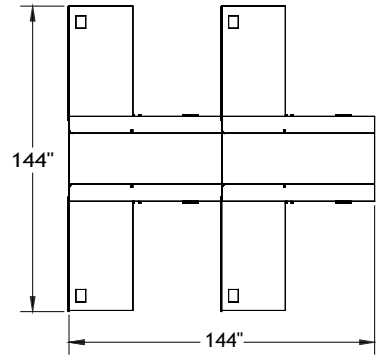

Typical Layouts

Focus

level-focus-c001b

Laminate: Polar White and Haze
Metal: Chrome
Handles: H052
Fabric: Momentum - Millennium Peridot

Note: Fabrics are specified for informational purpose only and may be of different grades. Typical pricing is based on grade 2 fabric.