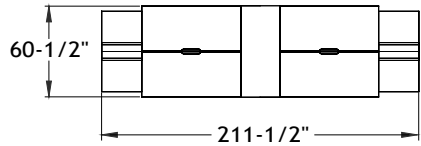

Typical Layouts

Benching

level-benching-fb001b

Laminate: Polar White and Audacity
Metal: Chrome
Fabrics: Momentum - Odyssey Ink and Marathon Toile

Note: Fabrics are specified for informational purpose only and may be of different grades. Typical pricing is based on grade 2 fabric.

ITEM	QTY	CODE	DESCRIPTION	LIST PRICE $	TOTAL $
A	2	LV 3066 MSI F	Double installed desk 30" x 66" x 29"H	575	1 150
	2	[WAVC]	Option - Cutout for wires	26	52
B	2	LV 3066 IMS F	Double installed desk 30" x 66" x 29"H	575	1 150
	2	[WAVC]	Option - Cutout for wires	26	52
C	2	LV 2466 UAC C1 CHR PL	Acrylic divider screen 24"H x 66"	626	1 252
D	4	LV 133042 UN22 CHR	Leg base storage 13" x 30" x 42"H	936	3 744
				Total	7 400
				Price per individual desk	1 850
Seating					
E	4	SIT BD	Bench with short back - Grade 2	1 444	5 776
F	2	FILLER 4	4-1/2" removable joint	39	78
				Total	5 854
Electrical Accessories					
	2	BE-HW120	Starter cable with hardwire, 120" long	255	510
	2	BE-KDBSM-4	Double sided power block - 4 duplex - 1 of each circuit	369	738
				Total	1 248