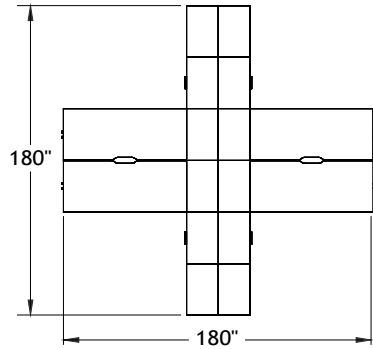

Typical Layouts

Openspace

level-openspace-c001

Laminate: Polar White and Ginger Root
Metal: Chrome
Handles: H052
Fabric: Momentum - Marathon Vivacious

Note: Fabrics are specified for informational purpose only and may be of different grades. Typical pricing is based on grade 2 fabric.