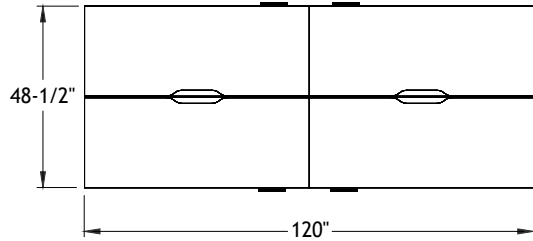

Typical Layouts

Benching

level-benching-fb006

Laminate: Polar White and Audacity
Metal: Chrome

ITEM	QTY	CODE	DESCRIPTION	LIST PRICE \$	TOTAL \$
A	2	LV 2460 YSF CHR B3	Double layering desk 24" x 60" x 29"H with 3"H support	741	1 482
	2	[WAVC]	Option - Cutout for wires	26	52
B	2	LV 2460 FYS CHR B3	Double layering desk 24" x 60" x 29"H with 3"H support	741	1 482
	2	[WAVC]	Option Cutout for wires	26	52
C	2	LV 1560 UAS C1 CHR PL	Acrylic divider screen 15"H x 60"	467	934
D	2	LV 1836 BBL25 CHR	High pedestal 18" x 36" x 25"H	625	1 250
				Total	5 252
				Price per individual desk	1 313

Typical Layouts

Benching

level-benching-fb006b

Laminate: Polar White and Audacity
 Metal: Chrome
 Handles: H052

ITEM	QTY	CODE	DESCRIPTION	LIST PRICE \$	TOTAL \$
A	2	LV 2460 YSMS CHR	Double rectangular desk 24" x 60" x 29"H	769	1 538
	2	[WAVC]	Option - Cutout for wires	26	52
	2	[MGRR]	Option - Leg grommet	0	0
B	2	LV 2460 MSYS CHR	Double rectangular desk 24" x 60" x 29"H	769	1 538
	2	[WAVC]	Option - Cutout for wires	26	52
	2	[MGRL]	Option - Leg grommet	0	0
C	2	LV 1560 UAS C1 CHR PL	Acrylic divider screen 15"H x 60"	467	934
D	4	LV 18LS MOBD	Mobile pedestal - Letter size	720	2 880
				Total	6 994
				Price per individual desk	1 749