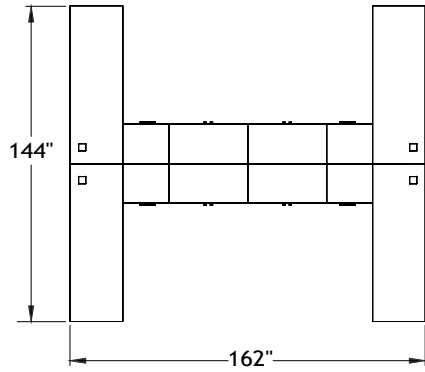

Typical Layouts

Team

level-team-fb002b

Laminate: Polar White and Haze
Metal: Chrome
Handles: H052

ITEM	QTY	CODE	DESCRIPTION	LIST PRICE $	TOTAL $
A	2	LV 2472 FY CHR B3 GRL	Layering desk 24" x 72" x 29"H with 3"H support	972	1 944
	2	[CCPF]	Option - CCPF grommet	26	52
B	2	LV 2472 YF CHR B3 GRR	Layering desk 24" x 72" x 29"H with 3"H support	972	1 944
	2	[CCPF]	Option - CCPF grommet	26	52
C	2	LV 1836 OD25 CHR	High pedestal 18" x 36" x 25"H	1 082	2 164
D	2	LV 1836 DO25 CHR	High pedestal 18" x 36" x 25"H	1 082	2 164
E	4	LV 1836 AR19 CHR	Low pedestal 18" x 36" x 19"H	792	3 168
F	4	LV 1066 UAM C1 CHR PL	Acrylic modesty panel 10"H x 66"	412	1 648
				Total	13 136
				Price per individual desk	3 284
Electrical Accessories					
	2	BE-HW120	Starter cable with hardwire, 120" long	255	510
	2	BE-KDHB-4	Double sided power block - 4 duplex - 1 of each circuit	395	790
	2	BE-J84	Junction cable, 84" long	230	460
				Total	1 760