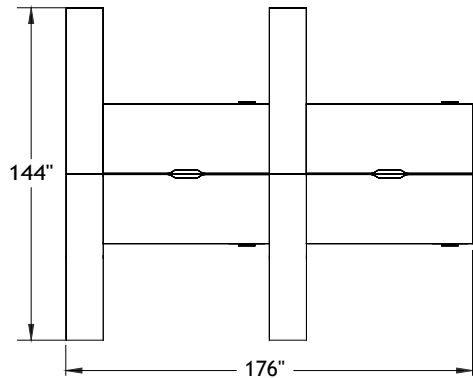

Typical Layouts

Focus

level-focus-fb005

Laminate: Polar White and Ginger Root
Metal: Chrome
Handles: H052

ITEM	QTY	CODE	DESCRIPTION	LIST PRICE $	TOTAL $
A	1	LV 3072 YSI F CHR	Double layering desk 30" x 72" x 29"H	668	668
	1	[WAVC]	Option - Cutout for wires	26	26
B	1	LV 3072 IYS F CHR	Double layering desk 30" x 72" x 29"H	668	668
	1	[WAVC]	Option - Cutout for wires	26	26
C	1	LV 3072 MSI F CHR	Double layering desk 30" x 72" x 29"H	591	591
	1	[WAVC]	Option - Cutout for wires	26	26
	1	[MGRL]	Option - Leg grommet	0	0
D	1	LV 3072 IMS F CHR	Double layering desk 30" x 72" x 29"H	591	591
	1	[WAVC]	Option - Cutout for wires	26	26
	1	[MGRR]	Option - Leg grommet	0	0
E	4	LV 18LS MOBD	Mobile pedestal - Letter size	720	2 880
F	2	LV 1572 UAS C1 CHR PL	Acrylic divider screen 15"H x 72"	510	1 020
G	2	LV 167242 UN23 O	Leg base storage 16" x 72" x 42"H	698	1 396
	2	[MGRR]	Option - Leg grommet	0	0
H	2	LV 167242 UN23 O	Leg base storage 16" x 72" x 42"H	698	1 396
	2	[MGRL]	Option - Leg grommet	0	0
				Total	9 314
				Price per individual desk	2 329
Electrical Accessories					
	1	BE-HW120	Starter cable with hardwire, 120" long	255	255
	2	BE-KDBSM-4	Double sided power block - 4 duplex - 1 of each circuit	369	738
	1	BE-J96	Junction cable, 96" long	237	237
				Total	1 230