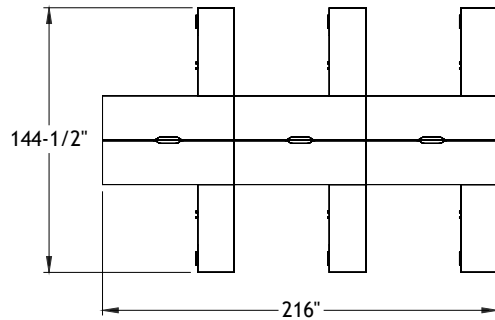

ITEM	QTY	CODE	DESCRIPTION	LIST PRICE \$	TOTAL \$
A	2	LV 3072 FMS B3	Double layering desk 30" x 72" x 29"H with 3"H support	659	1 318
	2	[WAVC]	Option - Cutout for wires	26	52
B	2	LV 3072 MSF B3	Double layering desk 30" x 72" x 29"H with 3"H support	659	1 318
	2	[WAVC]	Option - Cutout for wires	26	52
C	2	LV 1572 UAS C1 CHR PL	Acrylic divider screen 15"H x 72"	510	1 020
D	2	LV 2060 DARD CHR	High pedestal 20" x 60" x 25"H	1 597	3 194
				Total	6 954
				Price per individual desk	1 739

Seating

E	4	SIT BD	Bench with short back - Grade 2	1 444	5 776
F	1	SITT B2	Bookshelf table - Open 2 side	799	799
G	2	FILLER 4	4-1/2" removable joint	39	78
				Total	6 653

Electrical Accessories

	2	BE-HW120	Starter cable with hardwire, 120" long	255	510
	2	BE-KDBSM-4	Double sided power block - 4 duplex - 1 of each circuit	369	738
				Total	1 248

Typical Layouts

Benching

level-benching-fb003

Laminate: Polar White and Audacity
 Metal: Chrome
 Handles: H052

ITEM	QTY	CODE	DESCRIPTION	LIST PRICE \$	TOTAL \$
	2	LV 2472 YSMS CHR	Double rectangular desk 24" x 72" x 29"H	793	1 586
A	2	[WAVC]	Option - Cutout for wires	26	52
	2	[MGRR]	Option - Leg grommet	0	0
B	1	LV 2472 MSMS	Double rectangular desk 24" x 72" x 29"H	595	595
	1	[WAVC]	Option - Cutout for wires	26	26
	1	[MGLR]	Option - Leg grommet	0	0
C	1	LV 2472 MSMS	Double rectangular desk 24" x 72" x 29"H	595	595
	1	[WAVC]	Option - Cutout for wires	26	26
	1	[MGLR]	Option - Leg grommet	0	0
D	2	LV 2472 MSYS CHR	Double rectangular desk 24" x 72" x 29"H	793	1 586
	2	[WAVC]	Option - Cutout for wires	26	52
	2	[MGRL]	Option - Leg grommet	0	0
E	3	LV 1572 UAS C1 CHR PL	Acrylic divider screen 15"H x 72"	510	1 530
F	3	LV 204829 ARJ CHR	Credenza 20" x 48" x 29"H	1 500	4 500
G	3	LV 204829 JAR CHR	Credenza 20" x 48" x 29"H	1 500	4 500
				Total	15 048
				Price per individual desk	2 508