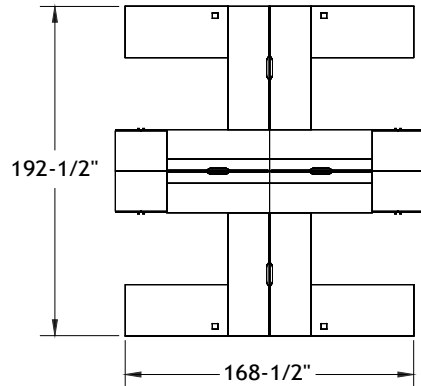

Team

Typical Layouts

Team

level-team-fb001b

Laminate: Polar White and Haze
 Metal: Chrome
 Handles: H052

ITEM	QTY	CODE	DESCRIPTION	LIST PRICE \$	TOTAL \$
A	2	LV 3060 YI F CHR GRR	Installed desk 30" x 60" x 29"H	776	1 552
	2	[CCPF]	Option - CCPF grommet	26	52
B	2	LV 3060 IY F CHR GRL	Installed desk 30" x 60" x 29"H	776	1 552
	2	[CCPF]	Option - CCPF grommet	26	52
C	2	LV 2472 YSI F CHR NGR	Double installed desk 24" x 72" x 29"H	635	1 270
	2	[WAVC]	Option - Cutout for wires	26	52
D	2	LV 2472 IYS F CHR NGR	Double installed desk 24" x 72" x 29"H	635	1 270
	2	[WAVC]	Option - Cutout for wires	26	52
	2	LV 2460 MSI B CHR	Double installed desk 24" x 60" x 29"H	527	1 054
	2	[WAVC]	Option - Cutout for wires	26	52
	2	[MGRL]	Option - Leg grommet	0	0
F	2	LV 2460 IMS B CHR	Double installed desk 24" x 60" x 29"H	527	1 054
	2	[WAVC]	Option - Cutout for wires	26	52
	2	[MGRR]	Option - Leg grommet	0	0
G	4	LV 243051 UN13D CHR	Storage tower 24" x 30" x 51"H	1 220	4 880
H	2	LV 1572 UAS C1 CHR PL	Acrylic divider screen 15"H x 72"	510	1 020
I	2	LV 146007 SDC	Shelf for shared desk 14" x 60" x 07"H	539	1 078
				Total	15 042
				Price per individual desk	3 761