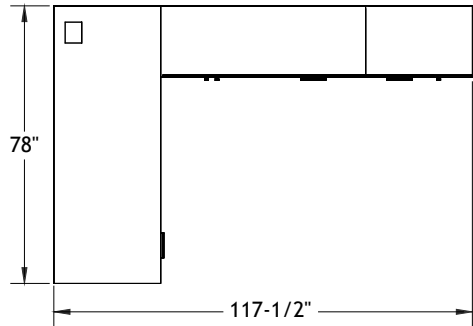

Typical Layouts

Private

level-private-c001

Laminate: Polar White and Finesse (*Finesse color is discontinued*)

Metal: Chrome

Handles: H052

Fabric: Logiflex - Turner White

Momentum - Marathon Pollen

Note: *Fabrics are specified for informational purpose only and may be of different grades. Typical pricing is based on grade 2 fabric.*

ITEM	QTY	CODE	DESCRIPTION	LIST PRICE $	TOTAL $
	1	LV 3078 YF CHR B3	Layering desk 30" x 78" x 29"H with 3"H support	1 049	1 049
A	1	[PM]	Option - Modesty 10"H	175	175
	1	[MH3B R]	Option - Connectivity unit - 1 audio jack and 1 electric outlet	397	397
B	1	LV 2084 UN02R CHR	High pedestal 20" x 84" x 25"H	1 512	1 512
	1	[CC]	Option - Cushion centered - Grade 2	347	347
C	1	LV 203066 UN05R CHR	Wardrobe tower 20" x 30" x 66"H	1 796	1 796
D	1	LV 18LS MOBC	Mobile pedestal - Letter size	607	607
	1	[CF]	Option - Cushion - Grade 2	293	293
				Total	6 176
Chair					
	1	CH 500 YM8340 A7 AB	Cyrus chair - Grade 2	803	803
				Total	803