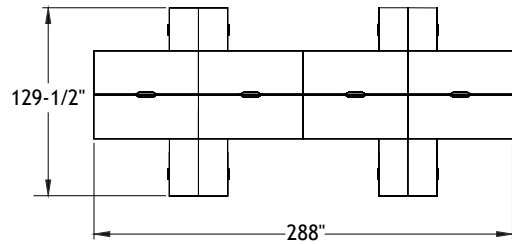

Typical Layouts

Benching

level-benching-fb009b

Laminate: Polar White and Audacity
 Metal: Chrome
 Handles: H052

ITEM	QTY	CODE	DESCRIPTION	LIST PRICE \$	TOTAL \$
A	2	LV 3072 YSF CHR B3	Double layering desk 30" x 72" x 29"H with 3"H support	803	1 606
	2	[WAVC]	Option - Cutout for wires	26	52
	2	LV 3072 FMS B3	Double layering desk 30" x 72" x 29"H with 3"H support	659	1 318
B	2	[WAVC]	Option - Cutout for wires	26	52
	2	[MGRR]	Option - Leg grommet	0	0
	2	LV 3072 MSF B3	Double layering desk 30" x 72" x 29"H with 3"H support	659	1 318
C	2	[WAVC]	Option - Cutout for wires	26	52
	2	[MGRL]	Option - Leg grommet	0	0
D	2	LV 3072 FYS CHR B3	Double layering desk 30" x 72" x 29"H with 3"H support	803	1 606
	2	[WAVC]	Option - Cutout for wires	26	52
E	4	LV 2060 OK25 CHR	High pedestal 20" x 60" x 25"H	1 115	4 460
F	4	LV 2060 KO25 CHR	High pedestal 20" x 60" x 25"H	1 115	4 460
G	4	LV 1572 UAS C1 CHR PL	Acrylic divider screen 15"H x 72"	510	2 040
				Total	17 016
				Price per individual desk	2 127