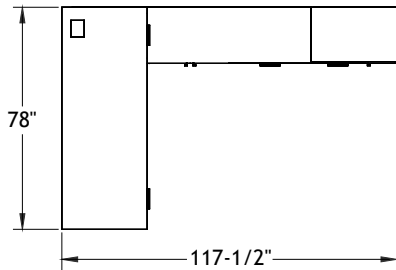

Typical Layouts

Private

lv-c001b

Laminate: Polar White and Coastal Pear
High gloss fronts
Metal: Chrome
Handles: H052
Fabric: Logiflex - Turner White
Maharam - Centric Splendor

Note: Fabrics are specified for informational purpose only and may be of different grades. Typical pricing is based on grade 2 fabric.

ITEM	QTY	CODE	DESCRIPTION	LIST PRICE $	TOTAL $
	1	LV 3078 YF CHR DR	Layering desk 30" x 78" x 29"H with drawer	1 118	1 118
A	1	[PM]	Option - Modesty 10"H	175	175
	1	[MH3B R]	Option - Connectivity unit - 1 audio jack and 1 electric outlet	397	397
B	1	LV 2084 UN02R CHR	High pedestal 20" x 84" x 25"H - High gloss	1 613	1 613
	1	[CR]	Option - Cushion right - Grade 2	347	347
C	1	LV 203066 UN05R CHR	Wardrobe tower 20" x 30" x 66"H - High gloss	1 916	1 916
D	1	LV 18LS MOBC	Mobile pedestal - Letter size - High gloss	624	624
	1	[CF]	Option - Cushion - Grade 2	293	293
				Total	6 483
Chair					
	1	CH 500 YM8340 A7 AB	Cyrus chair - Grade 2	803	803
				Total	803