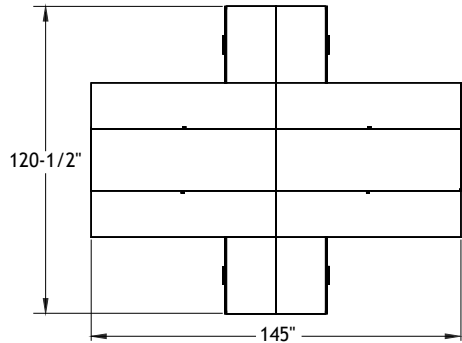

Typical Layouts

Focus

level-focus-c002

Laminate: Polar White and Ginger Root
Metal: Chrome
Handles: H052
Fabric: Momentum - Millennium Nector

Note: Fabrics are specified for informational purpose only and may be of different grades. Typical pricing is based on grade 2 fabric.