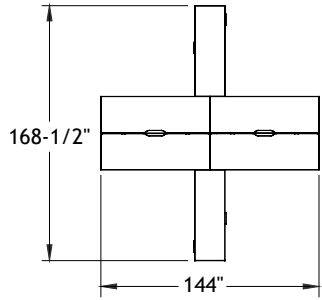

Typical Layouts

Benching

level-benching-c003

Laminate: Tundra
Metal: Black
Handles: H071
Fabric: Logiflex - Foundation Rosewood

Note: Fabrics are specified for informational purpose only and may be of different grades. Typical pricing is based on grade 2 fabric.