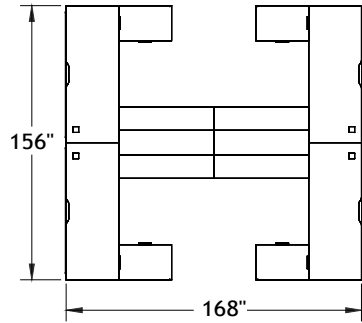

Typical Layouts

Openspace

level-openspace-c002c

Laminate: Polar White and Finesse (*Finesse color is discontinued*)
 Metal: Chrome
 Handles: H052

ITEM	QTY	CODE	DESCRIPTION	LIST PRICE \$	TOTAL \$
A	2	LV 3078 FM DR GRR	Layering desk 30" x 78" x 29"H with drawer	743	1 486
	2	[CCPF]	Option - CCPF grommet	26	52
	2	[WAVC]	Option - Cutout for wires	26	52
	2	[MGRR]	Option - Leg grommet	0	0
B	2	LV 3078 MF DR GRL	Layering desk 30" x 78" x 29"H with drawer	743	1 486
	2	[CCPF]	Option - CCPF grommet	26	52
	2	[WAVC]	Option - Cutout for wires	26	52
C	2	[MGRL]	Option - Leg grommet	0	0
	2	LV 2054 RMS NGR	Double return 20" x 54" x 29"H	373	746
D	2	[MGRR]	Option - Leg grommet	0	0
	2	LV 2054 MSR NGR	Double return 20" x 54" x 29"H	373	746
E	2	[MGRL]	Option - Leg grommet	0	0
	2	LV 2060 OK25 CHR	High pedestal 20" x 60" x 25"H	1 115	2 230
F	2	LV 2060 KO25 CHR	High pedestal 20" x 60" x 25"H	1 115	2 230
G	4	LV 2672 UAC C1 CHR PL	Acrylic divider screen 26"H x 72"	693	2 772
H	2	LV 145417 SHS	Shelf for shared desk 14" x 54" x 17"H	714	1 428
				Total	13 332
				Price per individual desk	3 333
Electrical Accessories					
	2	BE-HW120	Starter cable with hardwire, 120" long	255	510
	2	BE-KDHB-4	Double sided power block - 4 duplex - 1 of each circuit	395	790
	2	BE-J72	Junction cable, 72" long	198	396
				Total	1 696