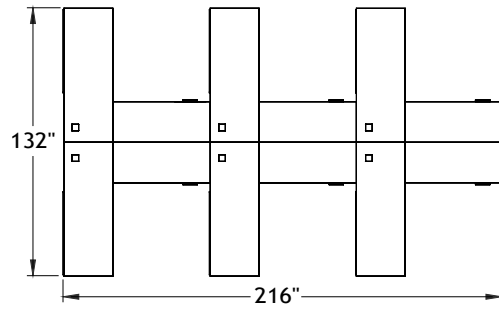

Typical Layouts

Benching

level-benching-fb004b

Laminate: Polar White and Audacity
Metal: Chrome
Handles: H052

ITEM	QTY	CODE	DESCRIPTION	LIST PRICE $	TOTAL $
	3	LV 2466 MY CHR GRL	Rectangular desk 24" x 66" x 29"H	1 031	3 093
A	3	[CCPF]	Option - CCPF grommet	26	78
	3	[MGRL]	Option - Leg grommet	0	0
B	3	LV 2466 YM CHR GRR	Rectangular desk 24" x 66" x 29"H	1 031	3 093
	3	[CCPF]	Option - CCPF grommet	26	78
	3	[MGRR]	Option - Leg grommet	0	0
C	3	LV 2048 MR NGR PM	Return 20" x 48" x 29"H - Modesty 10"H	495	1 485
	3	[MGRL]	Option - Leg grommet	0	0
D	3	LV 2048 RM NGR PM	Return 20" x 48" x 29"H - Modesty 10"H	495	1 485
	3	[MGRR]	Option - Leg grommet	0	0
E	6	LV 18LS MOBD	Mobile pedestal - Letter size	720	4 320
F	6	LV 2642 UAC C1 CHR PL	Acrylic divider screen 26"H x 42"	511	3 066
				Total	16 698
				Price per individual desk	2 783

Electrical Accessories

	1	BE-HW120	Starter cable with hardwire, 120" long	255	255
	3	BE-KDHB-4	Double sided power block - 4 duplex - 1 of each circuit	395	1 185
	3	BE-J84	Junction Cable, 84" long	219	657
	2	BE-J54	Junction Cable, 156" long	168	336
	12	WM	Velcro tie	13	156
				Total	2 589