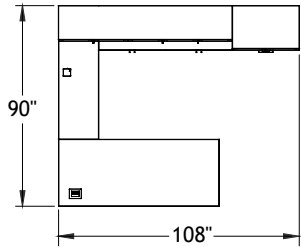

Typical Layouts

Private

level-private-c003

Laminate: Ginger Root
Metal: Chrome
Handles: H072
Fabric: Logiflex - Turner White
Glass: Jet Black Satin

Note: Fabrics are specified for informational purpose only and may be of different grades. Typical pricing is based on grade 2 fabric.

ITEM	QTY	CODE	DESCRIPTION	LIST PRICE $	TOTAL $
A	1	LV 167815 ARW R KS	Wall hutch 16" x 78" x 15"H - Doors with aluminium frame and Jet Black Satin glass	2 490	2 490
	1	LV 1860 RM GRC	Return 18" x 60" x 29" H	422	422
B	1	[CBPF]	Option - CBPF grommet	26	26
	1	[PM]	Option - Modesty 10"H	0	0
	1	LV 3072 YY BL NGR	Rectangular desk 30" x 72" x 29"H	1 161	1 161
C	1	[PM]	Option - Modesty 10"H	175	175
	1	[MH3D R]	Option - Connectivity unit - 1 electric outlet, 2 USB chargers	397	397
D	1	LV 203066 UN16 BL H072BL	Storage tower - 20" x 30" x 66"H	1 617	1 617
E	1	LV 206029 ARAR BL H072BL	Credenza - 20" x 60" x 29"H	1 448	1 448
				Total	7 736
Chair					
	1	CH 500 YM8340 A7 AB	Cyrus Chair - Grade 2	803	803
				Total	803