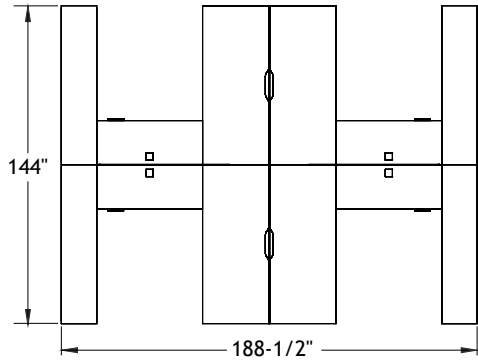

Typical Layouts

Focus

level-focus-fb006b

Laminate: Polar White and Ginger Root
Metal: Chrome
Handles: H052

ITEM	QTY	CODE	DESCRIPTION	LIST PRICE $	TOTAL $
A	2	LV 3072 MSYS CHR	Double rectangular desk 30" x 72" x 29"H	836	1 672
	2	[WAVC]	Option - Cutout for wires	26	52
	2	[MGRL]	Option - Leg grommet	0	0
B	2	LV 3072 YSMS CHR	Double rectangular desk 30" x 72" x 29"H	836	1 672
	2	[WAVC]	Option - Cutout for wires	26	52
	2	[MGRR]	Option - Leg grommet	0	0
C	4	LV 2048 BR GRC	Bridge 20" x 48" x 29"H	192	768
D	4	LV 18LS MOBD	Mobile pedestal - Letter size	720	2 880
E	4	LV 167242 UN23 O	Leg base storage 16" x 72" x 42"H	698	2 792
F	2	LV 1560 SAS C1 CHR PL	Acrylic divider screen 15"H x 60"	467	934
G	2	LV 1560 UAS C1 CHR PL	Acrylic divider screen 15"H x 60"	467	934
				Total	11 756
				Price per individual desk	2 939

Electrical Accessories

1	BE-HW120	Starter cable with hardwire, 120" long	255	255	
2	BE-KDBSM-4	Double sided power block - 4 duplex - 1 of each circuit	369	738	
1	BE-J72	Junction cable, 72" long	198	198	
				Total	1 191