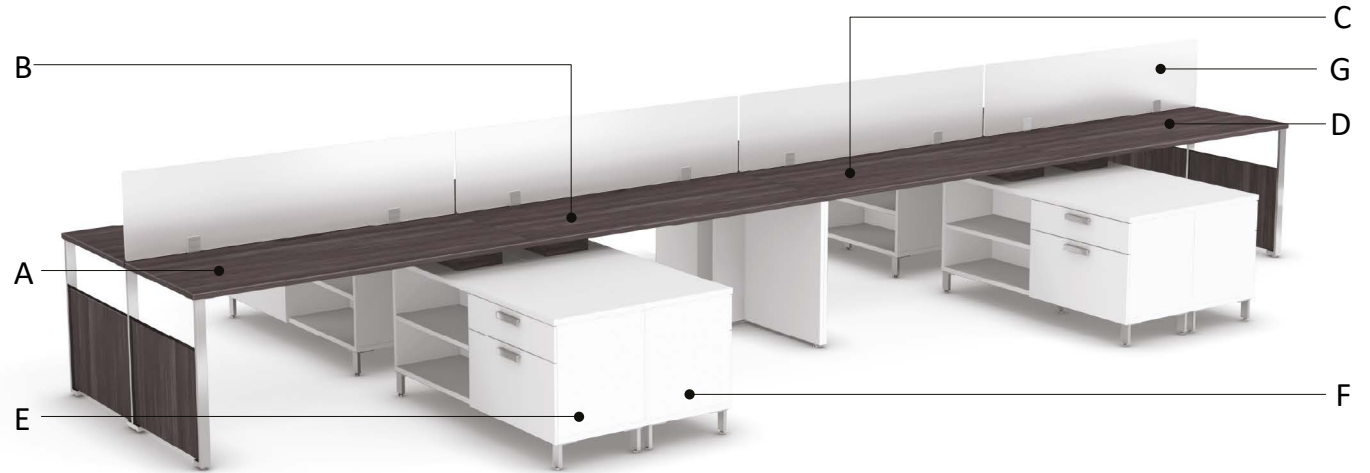

Typical Layouts

Benching

level-benching-fb009b

Laminate: Polar White and Audacity
 Metal: Chrome
 Handles: H052

ITEM	QTY	CODE	DESCRIPTION	LIST PRICE \$	TOTAL \$
A	2	LV 3072 YSF CHR B3	Double layering desk 30" x 72" x 29"H with 3"H support	803	1 606
	2	[WAVC]	Option - Cutout for wires	26	52
	2	LV 3072 FMS B3	Double layering desk 30" x 72" x 29"H with 3"H support	659	1 318
B	2	[WAVC]	Option - Cutout for wires	26	52
	2	[MGRR]	Option - Leg grommet	0	0
	2	LV 3072 MSF B3	Double layering desk 30" x 72" x 29"H with 3"H support	659	1 318
C	2	[WAVC]	Option - Cutout for wires	26	52
	2	[MGRL]	Option - Leg grommet	0	0
D	2	LV 3072 FYS CHR B3	Double layering desk 30" x 72" x 29"H with 3"H support	803	1 606
	2	[WAVC]	Option - Cutout for wires	26	52
E	4	LV 2060 OK25 CHR	High pedestal 20" x 60" x 25"H	1 115	4 460
F	4	LV 2060 KO25 CHR	High pedestal 20" x 60" x 25"H	1 115	4 460
G	4	LV 1572 UAS C1 CHR PL	Acrylic divider screen 15"H x 72"	510	2 040
				Total	17 016
				Price per individual desk	2 127