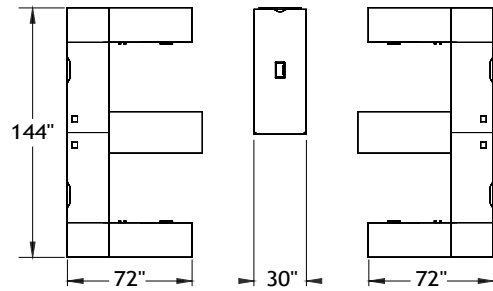

Typical Layouts

Team

level-team-c002

Laminate: Polar White and Storm
Metal: Chrome
Handles: H052
Fabric: Momentum - Odyssey Ink

Note: Fabrics are specified for informational purpose only and may be of different grades. Typical pricing is based on grade 2 fabric.