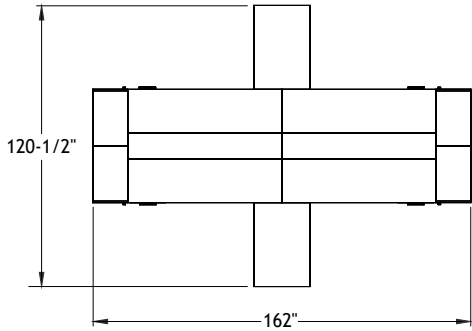

Typical Layouts

Team

level-team-fb010

Laminate: Polar White and Haze
Metal: Chrome
Handles: H052
Fabric: Momentum - Odyssey Ink

Note: Fabrics are specified for informational purpose only and may be of different grades. Typical pricing is based on grade 2 fabric.

ITEM	QTY	CODE	DESCRIPTION	LIST PRICE $	TOTAL $
A	2	LV 2466 IMS B	Double installed desk 24" x 66" x 29"H	541	1 082
	2	[WAVC]	Option - Cutout for wires	26	52
	2	[MGRR]	Option - Leg grommet	0	0
B	2	LV 2466 MSI B	Double installed desk 24" x 66" x 29"H	541	1 082
	2	[WAVC]	Option - Cutout for wires	26	52
	2	[MGRL]	Option - Leg grommet	0	0
C	1	LV 2436 RY CHR NGR	Return 24" x 36" x 29" H	552	552
D	1	LV 2436 YR CHR NGR	Return 24" x 36" x 29" H	552	552
E	2	LV 116622 SHC	Shelf for shared desks 11" x 66" x 22"H	739	1 478
	2	[BA]	Option - Tackboard - Grade 2	726	1 452
F	2	LV 241551 VL CHR	Wardrobe tower 24" x 15" x 51"H	1 034	2 068
G	2	LV 241551 VR CHR	Wardrobe tower 24" x 15" x 51"H	1 034	2 068
H	4	LV 18LS MOBD	Mobile pedestal - Letter size	720	2 880
				Total	13 318
				Price per individual desk	3 330

Electrical Accessories

1	BE-HW120	Starter cable with hardwire, 120" long	255	255	
2	BE-KDBSM-4	Double sided power block - 4 duplex - 1 of each circuit	369	738	
1	BE-J66	Junction cable, 66" long	189	189	
				Total	1 182