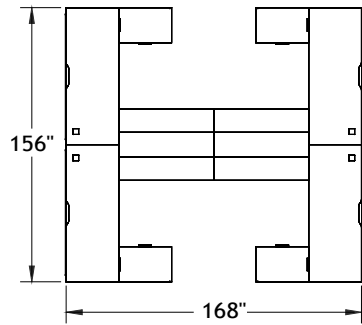

Typical Layouts

Openspace

level-openspace-c002c

Laminate: Polar White and Finesse (*Finesse color is discontinued*)
 Metal: Chrome
 Handles: H052

ITEM	QTY	CODE	DESCRIPTION	LIST PRICE \$	TOTAL \$
A	2	LV 3078 FM DR GRR	Layering desk 30" x 78" x 29"H with drawer	751	1 502
	2	[CCPF]	Option - CCPF grommet	26	52
	2	[WAVC]	Option - Cutout for wires	26	52
	2	[MGRR]	Option - Leg grommet	0	0
B	2	LV 3078 MF DR GRL	Layering desk 30" x 78" x 29"H with drawer	751	1 502
	2	[CCPF]	Option - CCPF grommet	26	52
	2	[WAVC]	Option - Cutout for wires	26	52
C	2	[MGRL]	Option - Leg grommet	0	0
	2	LV 2054 RMS NGR	Double return 20" x 54" x 29"H	375	750
D	2	[MGRR]	Option - Leg grommet	0	0
	2	LV 2054 MSR NGR	Double return 20" x 54" x 29"H	375	750
E	2	[MGRL]	Option - Leg grommet	0	0
	2	LV 2060 OK25 CHR	High pedestal 20" x 60" x 25"H	1 125	2 250
F	2	LV 2060 KO25 CHR	High pedestal 20" x 60" x 25"H	1 125	2 250
G	4	LV 2672 UAC C1 CHR PL	Acrylic divider screen 26"H x 72"	699	2 796
H	2	LV 145417 SHS	Shelf for shared desk 14" x 54" x 17"H	721	1 442
				Total	13 450
				Price per individual desk	3 363