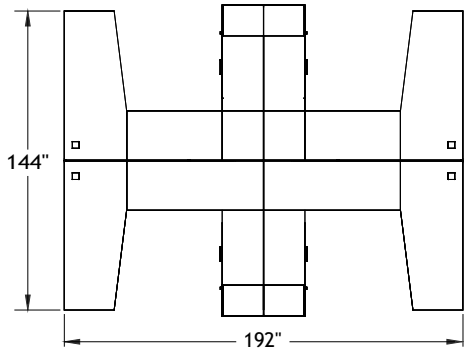

# Typical Layouts

## Focus

level-focus-fb010b

Laminate: Polar White and Ginger Root  
 Metal: Chrome  
 Handles: H052

ITEM	QTY	CODE	DESCRIPTION	LIST PRICE \$	TOTAL \$
	2	LV 24723024 YML CHR GRR	Asymmetrical desk 24" x 72" x 30" x 24" x 29"H	1 156	2 312
A	2	[PM]	Option - Modesty 10"H	176	352
	2	[MGRR]	Option - Leg grommet	0	0
	2	LV 24307224 MYR CHR GRL	Asymmetrical desk 24" x 30" x 72" x 24" x 29"H	1 156	2 312
B	2	[PM]	Option - Modesty 10"H	176	352
	2	[MGRL]	Option - Leg grommet	0	0
C	2	LV 2466 IF F E DR	Layering installed desk 24" x 66" x 29"H with cutout for shared hutch and drawer	614	1 228
D	2	LV 2466 FI F E DR	Layering installed desk 24" x 66" x 29"H with cutout for shared hutch and drawer	614	1 228
E	2	LV 2060 OK25 P CHR	High pedestal 20" x 60" x 25"H with drill holes for shared hutch	1 125	2 250
F	2	LV 2060 KO25 P CHR	High pedestal 20" x 60" x 25"H with drill holes for shared hutch	1 125	2 250
G	2	LV 201564 VL CHR	Wardrobe tower 20" x 15" x 64"H	1 058	2 116
H	2	LV 201564 VR CHR	Wardrobe tower 20" x 15" x 64"H	1 058	2 116
I	1	LV 1572 SAS CHR PL	Acrylic divider screen 15"H x 72"	492	492
J	2	LV 1560 SAS CHR PL	Acrylic divider screen 15"H x 60"	470	940
K	2	LV 246015 SDDH CHR	Shared storage hutch 24" x 60" x 15"H	2 024	4 048
				Total	21 996
				Price per individual desk	5 499