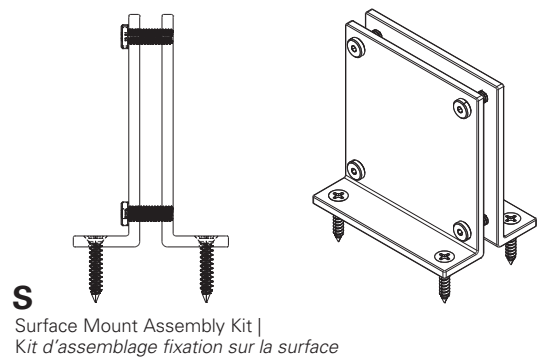

SAS SMS SBS

SAS SMS SBS

SAHP SMHP SBHP

i Code Definitions | *Definition des codes*

Clip	Insertion	Position
S Surface Mount <i>Fixation sur la surface</i>	A Acrylic <i>Acrylique</i> 1/4" (C1) & 3/8" (C2)	S Surface <i>Surface</i>
	M Laminate <i>Mélangine</i> 5/8"	
	B Tackboard <i>Babillard</i> 7/8" (+/- 1/8")	HP Storage Hutch <i>Huche Caisson</i>

⚙ Components | *Pièces*

S Surface | *Surface*

⚙ Hardware | *Quincaillerie*

S
Assembly Kit
Kit d'assemblage

2x

S
Screw | *Vis*
#VIS8 028
#8, 3/4"

8x

A (C1)
Screw | *Vis*
#BOAS031
1/4"