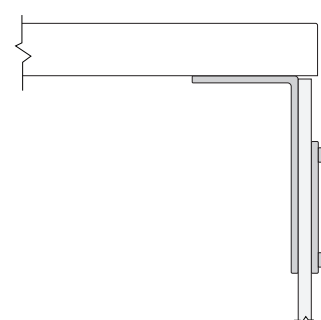

Clip	Insertion	Position
U Undermount Fixation sous la surface	A Acrylic <i>Acrylique</i> 1/4" (C1) & 3/8" (C2)	S Surface <i>Surface</i>
	M Laminate <i>Mélamine</i> 5/8"	C Centered <i>Centré</i>
	B Tackboard <i>Babillard</i> 7/8" (+/- 1/8")	M Modesty <i>Modestie</i>
		HS Desk Hutch <i>Huche Bureau</i>

U Components | *Pièces*

S Surface | *Surface*

C Centred | *Centré*

M Modesty | *Modestie*

U Hardware | *Quincaillerie*

U
Assembly Kit
Kit d'assemblage

2x

U
Screw | *Vis*
#VIS8 028
#8, 3/4"

8x

A (C1)
Screw | *Vis*
#BOAS031
1/4"

8x

A (C2)
Screw | *Vis*
#BOAS032
3/8"

8x

M
Screw | *Vis*
#BOAS033
5/8"

8x

B
Screw | *Vis*
BOAS034
7/8"