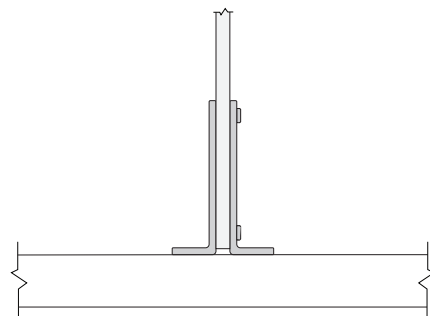

S Surface | *Surface*

⚙ Hardware | *Quincaillerie*

S
Assembly Kit
Kit d'assemblage

2x

S
Screw | *Vis*
#VIS8 028
#8, 3/4"

8x

A (C1)
Screw | *Vis*
#BOAS031
1/4"

8x

A (C2)
Screw | *Vis*
#BOAS032
3/8"

8x

M
Screw | *Vis*
#BOAS033
5/8"

8x

B
Screw | *Vis*
BOAS034
7/8"

8x