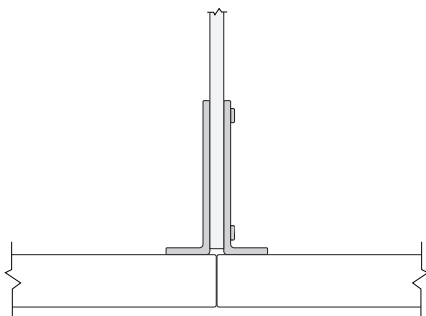

S Surface | *Surface*

⚙ Hardware | *Quincaillerie*

S
Assembly Kit
Kit d'assemblage

2x

S
Screw | *Vis*
#VIS8 028
#8, 3/4"

8x

A (C1)
Screw | *Vis*
#BOAS031
1/4"

8x

A (C2)
Screw | *Vis*
#BOAS032
3/8"

8x

M
Screw | *Vis*
#BOAS033
5/8"

8x

B
Screw | *Vis*
BOAS034
7/8"

8x