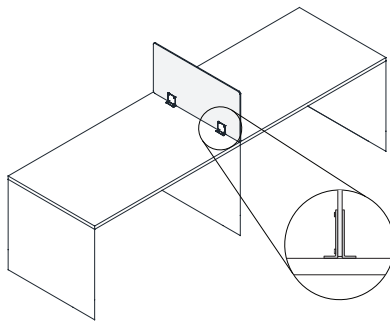

8x

A (C1)
Screw | *Vis*
#BOAS031
1/4"

8x

A (C2)
Screw | *Vis*
#BOAS032
3/8"

8x

M
Screw | *Vis*
#BOAS033
5/8"

8x

B
Screw | *Vis*
BOAS034
7/8"

SAS SMS SBS

SAS SMS SBS

SAHP SMHP SBHP

i Code Definitions | *Definition des codes*

Clip	Insertion	Position
S Surface Mount <i>Fixation sur la surface</i>	A Acrylic <i>Acrylique</i> 1/4" (C1) & 3/8" (C2)	S Surface <i>Surface</i>
	M Laminate <i>Mélangine</i> 5/8"	
	B Tackboard <i>Babillard</i> 7/8" (+/- 1/8")	HP Storage Hutch <i>Huche Caisson</i>