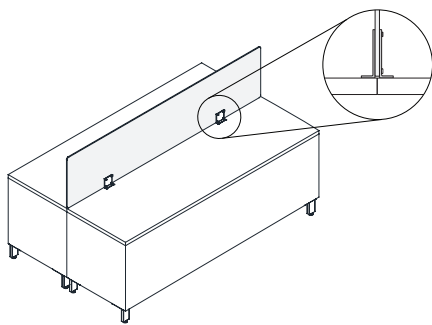

8x

A (C1)
Screw | *Vis*
#BOAS031
1/4"

8x

A (C2)
Screw | *Vis*
#BOAS032
3/8"

8x

M
Screw | *Vis*
#BOAS033
5/8"

8x

B
Screw | *Vis*
BOAS034
7/8"

SAS SMS SBS

SAS SMS SBS

SAHP SMHP SBHP

i Code Definitions | *Definition des codes*

Clip	Insertion	Position
S Surface Mount <i>Fixation sur la surface</i>	A Acrylic <i>Acrylique</i> 1/4" (C1) & 3/8" (C2)	S Surface <i>Surface</i>
	M Laminate <i>Mélangine</i> 5/8"	
	B Tackboard <i>Babillard</i> 7/8" (+/- 1/8")	HP Storage Hutch <i>Huche Caisson</i>