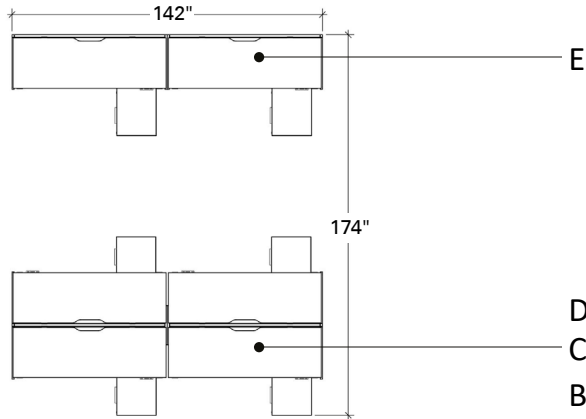

Typical Layouts

ELEVATION-PLUS-C002

Laminate: Kali
Metal: Satin Nickel

Note: Fabrics are specified for informational purpose only and may be of different grades. Typical pricing is based on grade 2 fabric.

ITEM	QTY	CODE	DESCRIPTION	LIST PRICE $	TOTAL $
A	6	EP 2370TSN	Elevation Plus table 23"D X 70"L with rectangular surface	1 794	10 764
	6	WAVC	Option - Cutout for wires	26	156
B	1	4971DBEAMSNLH	Elevation Plus power Beam 49"D X 71"L X 18"H	951	951
C	1	4971DBEAMSNHR	Elevation Plus power Beam 49"D X 71"L X 18"H	951	951
D	1	2571SBEAMSNLH	Elevation Plus power Beam 25"D X 71"L X 18"H	715	715
E	1	2571SBEAMSNHR	Elevation Plus power Beam 25"D X 71"L X 18"H	715	715
F	4	LV 1836BC19SN	Low pedestal 18" X 36" X 19" H, B pedestal	1122	4 488
G	2	LV 1836CB19SN	Low pedestal 18" X 36" X 19" H, C pedestal	1122	2 244
H	6	LV 1570UASC1SN PL	Acrylic divider screen UAS 1/4" frosted finish 15" X 70"	510	3 060
				TOTAL:	24 044
				Price per individual desk	3 006

Electrical Accessories

2	BE-KDHB-1-BL	Single sided power block (1)	197	394
2	BE-KDBSM-1-BL	Double sided power block	369	738
2	BE-HW84	Hardwired conduit power entry 84"L	197	394
2	BE-J66	M/M jumper 66"L	189	378
8	WMS	Velcro tie with screw	14	112
1	8SR	Tool for removing simplex	5	5

TOTAL: 2 021