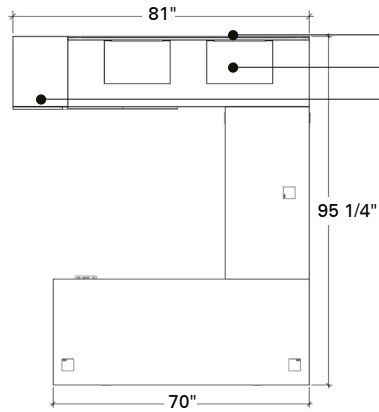

Typical Layouts

ELEVATION-PLUS-C001d

Laminate: Ginger root
Metal: Satin Nickel
Fabrics: Momentum Textiles - Millennium, Clean
Wood: Espresso

Note: Fabrics are specified for informational purpose only and may be of different grades. Typical pricing is based on grade 2 fabric.