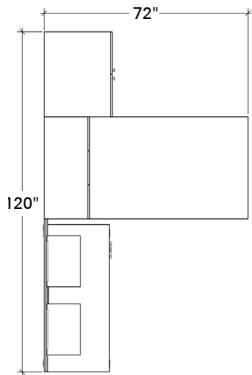

Typical Layouts

ELEVATION-PLUS-C004

Laminate: Natural Maple
Metal: Satin Nickel
Fabrics: Momentum Textiles - Infinity Maize and Papaya

Note: Fabrics are specified for informational purpose only and may be of different grades. Typical pricing is based on grade 2 fabric.

ITEM	QTY	CODE	DESCRIPTION	LIST PRICE $	TOTAL $
A	1	LV 3672FY BL B3SPEC	Right primary desk layering 36" X 72" X 29" H, top 1"	1070	1 070
	1	[MH3DBL]	Option - Retractable connection unit with 1 electrical outlet and 2 USB sockets	397	397
B	1	EP 2352TBL	Elevation Plus table 23"D X 52"L with rectangular surface	1 736	1 736
C	1	LV 2336BBL25BL	High pedestal 23" X 36" X 25" H, top 1"	660	660
D	1	LV 243066UN13DBL	Storage tower 24" X 30" X 66" H with top 1"	1350	1 350
E	1	LV 163615ARWR	Wall unit 16" X 36" X 15" H with top 1"	721	721
F	1	ML 2290TBWBA	Grade 2 Custom fabric wall tackboard	579	579
G	1	VO 1554WP	Volt wall panel 15"H X 54"L	205	205
H	2	VO WS	Volt wall shelf 11-3/4"D X 18"W	373	746
				TOTAL:	7 464