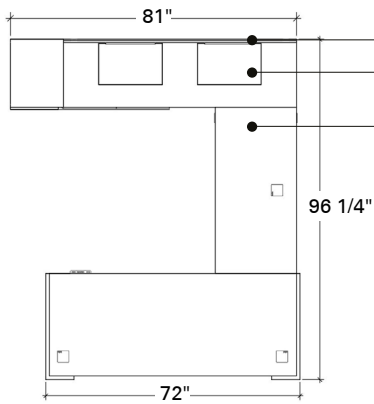

Typical Layouts

ELEVATION-PLUS-C001b

Laminate: Ginger root
Metal: Satin Nickel
Fabrics: Momentum Textiles - Millennium, Clean
Wood: Espresso

Note: Fabrics are specified for informational purpose only and may be of different grades. Typical pricing is based on grade 2 fabric.