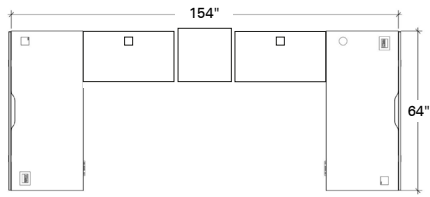

Typical Layouts

ELEVATION-PLUS-C010

Laminate: Dosha & Willow Grey
Metal: White & Satin Nickel

Note: Fabrics are specified for informational purpose only and may be of different grades. Typical pricing is based on grade 2 fabric.

ITEM	QTY	CODE	DESCRIPTION	LIST PRICE $	TOTAL $
	1	EP 296464TRRWH	L-shaped Elevation Plus table 29"D X 64"L with return on right	2 693	2 693
	1	[WAVC]	Option - Cutout for wires	26	26
A	1	[GRR]	Option - Right grommet, white	26	26
	1	[MH3DL]	Option - Retractable connectivity unit with 1 electrical outlet and 2 USB	397	397
	1	[QIBLA]	Option - Wireless charger	617	617
	1	[GRC]	Option - Center grommet on return, white	26	26
	1	EP 296464TRLWH	L-shaped Elevation Plus table 29"D X 64"L with return on left	2 693	2 693
B	1	[WAVC]	Option - Cutout for wires	26	26
	1	[MH3DL]	Option - Retractable connectivity unit with 1 electrical outlet and 2 USB	397	397
	1	[GRC]	Option - Center grommet on return, white	26	26
C	2	LV 2664UACC1WHPL	Acrylic screen 1/4" UAC 26" X 64", white	638	1 276
	2	LV 18LSMOBC	Mobile pedestal 18" letter format	607	1 214
D	2	[H071WH]	Option - H071 handle, white	14	28
	2	[LKSN]	Option - Lock, satin nickel	43	86
E	1	LV 242429BBLWH	Bookcase 24"D X 24"L with white metal	769	769
				TOTAL:	10 300