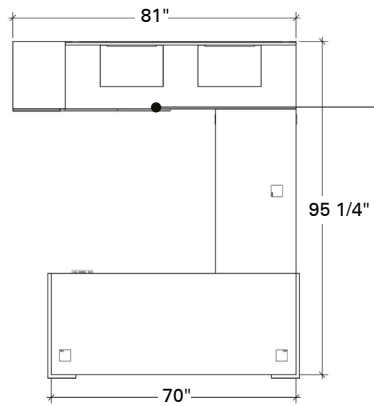

Typical Layouts

EP-C001

Laminate: Ginger root
Metal: Satin Nickel
Fabrics: Momentum Textiles - Millennium, Clean
Wood: Espresso

Note: Fabrics are specified for informational purpose only and may be of different grades. Typical pricing is based on grade 2 fabric.