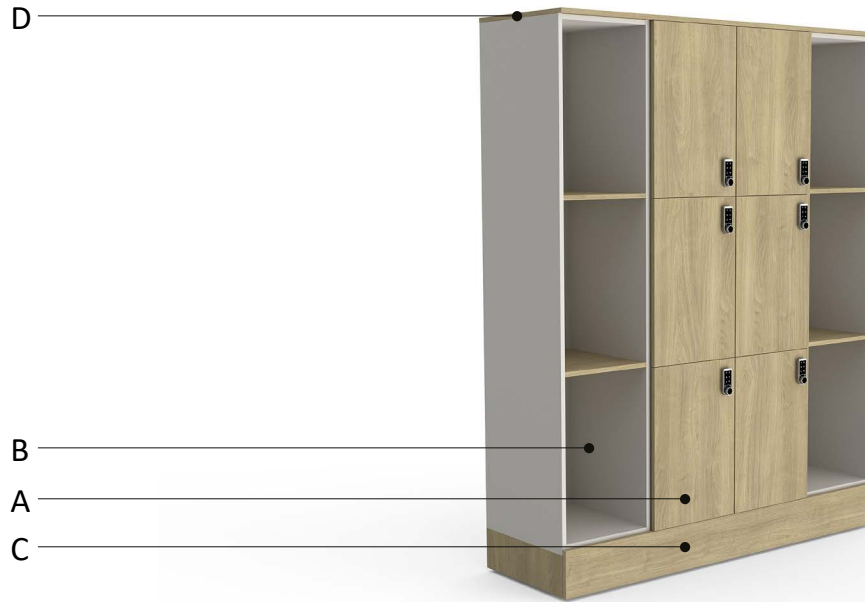

Typical Layouts

LO-C007d-fb

Laminate: Cosmos and Willow grey

Note: Fabrics are specified for informational purpose only and may be of different grades. Typical pricing is based on grade 2 fabric.

ITEM	QTÉ	CODE	DESCRIPTION	PRIX LISTE $	TOTAL $
A	2	LO 181472 3DL	18"P x 14"L x 72"H locker, 3 left doors	1170	2 340
	6	[E2]	E2 lock	0	0
B	2	LO 181472 3O	18"P x 14"L x 72"H open locker, triple tier	566	1 132
C	1	LO 1842 BASE	18"P x 42"L x 5-7/8"H base	38	38
D	1	LO 1842 LKTOP	18"P x 42"L x 5/8" rectangular surface	116	116
TOTAL:					3 626