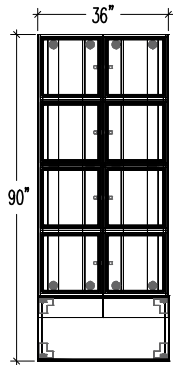

Typical Layouts

LO-C001

Laminate: Cosmos
Metal: Satin Nickel
Fabrics: Mayer Fabrics - Essence, Persimmon

Note: Fabrics are specified for informational purpose only and may be of different grades. Typical pricing is based on grade 2 fabric.

ITEM	QTY	CODE	DESCRIPTION	PRICE LIST $	TOTAL $
A	16	LO 181872 10	Locker 18"D x 18"W x 72"H, one tier	615	9 840
B	4	LO 1872 BASE	18"D x 72"W x 5-7/8"H base	18	72
C	4	LO 1872 LKTOP	18"D x 72"W common surface in 5/8" laminate	198	792
D	2	LV 1836 BBL19 SN	Low pedestal 18"D x 36"W x 19"H with open storage	607	1 214
	2	[CF]	Cushion full	359	718
				TOTAL:	11 918
Accessories					
E	16	BT1616	Boot tray, 16" x 16", black plastic	74	1 184
				TOTAL:	1 184