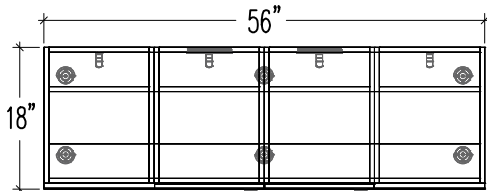

Typical Layouts

LO-C007d-fb

Laminate: Cosmos and Willow grey

Note: Fabrics are specified for informational purpose only and may be of different grades. Typical pricing is based on grade 2 fabric.

ITEM	QTÉ	CODE	DESCRIPTION	PRIX LISTE $	TOTAL $
A	2	LO 181472 3DL	18"P x 14"L x 72"H locker, 3 left doors	1170	2 340
	6	[E2]	E2 lock	0	0
B	2	LO 181472 3O	18"P x 14"L x 72"H open locker, triple tier	566	1 132
C	1	LO 1842 BASE	18"P x 42"L x 5-7/8"H base	38	38
D	1	LO 1842 LKTOP	18"P x 42"L x 5/8" rectangular surface	116	116
TOTAL:					3 626