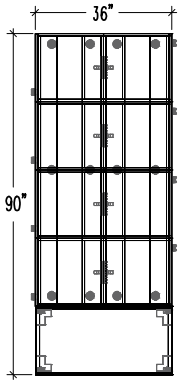

Typical Layouts

LO-C001b

C

A

B