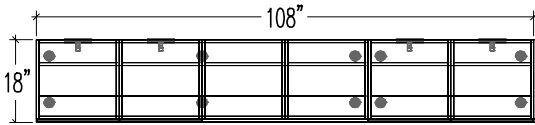

Typical Layouts

LO-C007d-fb

Laminate: Cosmos and Willow grey

Note: Fabrics are specified for informational purpose only and may be of different grades. Typical pricing is based on grade 2 fabric.

ITEM	QTÉ	CODE	DESCRIPTION	PRIX LISTE \$	TOTAL \$
A	2	LO 181472 3DL	18"P x 14"L x 72"H locker, 3 left doors	1170	2 340
	6	[E2]	E2 lock	0	0
B	2	LO 181472 3O	18"P x 14"L x 72"H open locker, triple tier	566	1 132
C	1	LO 1842 BASE	18"P x 42"L x 5-7/8"H base	38	38
D	1	LO 1842 LKTOP	18"P x 42"L x 5/8" rectangular surface	116	116
TOTAL:					3 626

Typical Layouts

LO-C008-fb

Laminate: Cosmos and Willow grey

Note: Fabrics are specified for informational purpose only and may be of different grades. Typical pricing is based on grade 2 fabric.

ITEM	QTY	CODE	DESCRIPTION	PRICE LIST \$	TOTAL \$
A	2	LO 181872 3DL	18"P x 18"L x 72"H locker, 3 left doors	1170	2 340
	6	[E1]	E1 lock	231	1 386
B	2	LO 181872 3DR	18"P x 18"L x 72"H locker, 3 right doors	1170	2 340
	6	[E1]	E1 lock	231	1 386
C	2	LO 181818 1O	18"P x 18"L x 18"H open locker, one tier	290	580
D	3	LO 1836 LKTOP	18"P x 36"L x 5/8" rectangular surface	99	297
E	2	LO 1872 BASE	18"P x 72"L x 5-7/8"H base	18	36
F	1	LO 1836 BASE	18"P x 36"L x 5-7/8"H base	75	75
TOTAL:					8 440