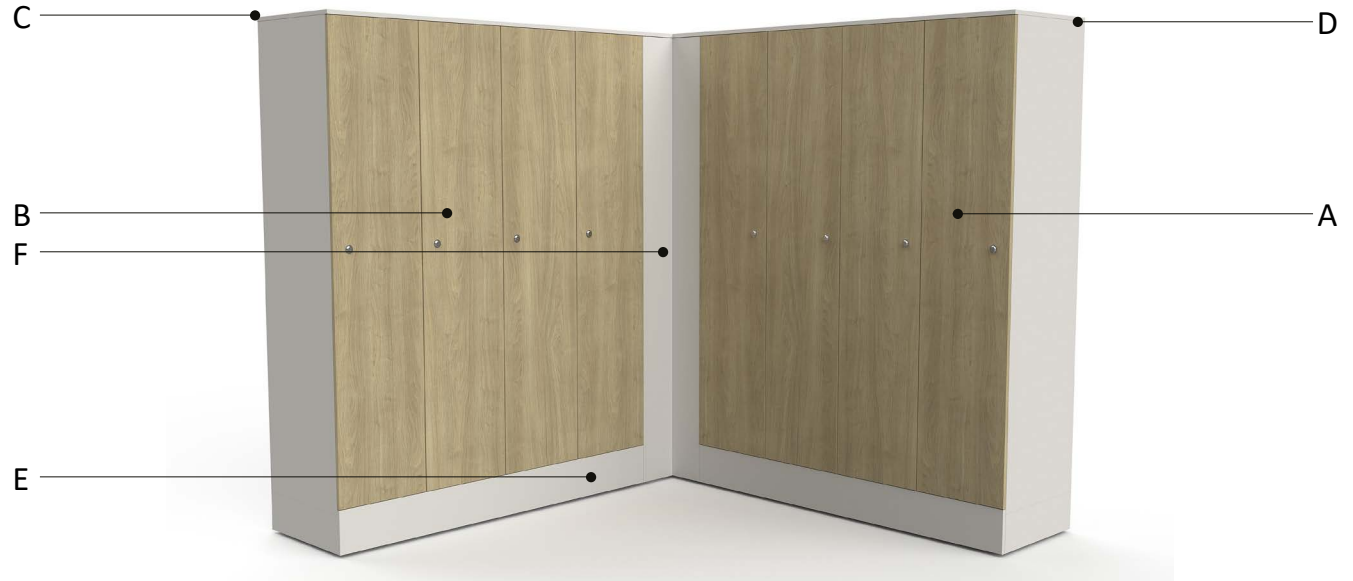

Typical Layouts

LO-C009-fb

Laminate: Cosmos and Willow grey

Note: Fabrics are specified for informational purpose only and may be of different grades. Typical pricing is based on grade 2 fabric.

ITEM	QTY	CODE	DESCRIPTION	PRICE LIST $	TOTAL $
A	4	LO 181472 1DL	18"P x 14"L x 72"H locker, 1 left door	780	3 120
B	4	LO 181472 1DR	18"P x 14"L x 72"H locker, 1 right door	780	3 120
C	1	LO 1863 LKTOP	18"P x 63"L x 5/8" rectangular surface	172	172
D	1	LO 1876 LKTOP	18"P x 76"L x 5/8" rectangular surface	209	209
E	2	LO 1856 BASE	18"P x 56"L x 5-7/8"H base	18	36
F	1	LO 12151572 LCR	Corner unit 72"H	1043	1 043
				TOTAL:	7 700