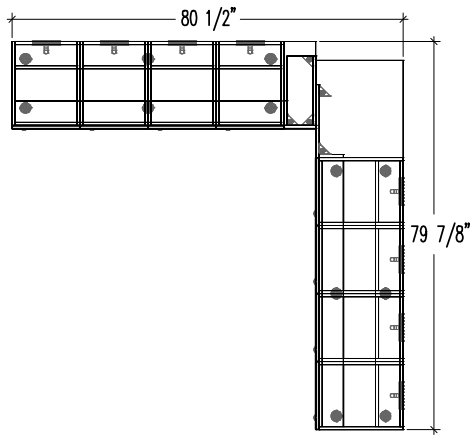

Typical Layouts

LO-C008-fb

Laminate: Cosmos and Willow grey

Note: Fabrics are specified for informational purpose only and may be of different grades. Typical pricing is based on grade 2 fabric.

ITEM	QTY	CODE	DESCRIPTION	PRICE LIST \$	TOTAL \$
A	2	LO 181872 3DL	18"P x 18"L x 72"H locker, 3 left doors	1170	2 340
	6	[E1]	E1 lock	231	1 386
B	2	LO 181872 3DR	18"P x 18"L x 72"H locker, 3 right doors	1170	2 340
	6	[E1]	E1 lock	231	1 386
C	2	LO 181818 1O	18"P x 18"L x 18"H open locker, one tier	290	580
D	3	LO 1836 LKTOP	18"P x 36"L x 5/8" rectangular surface	99	297
E	2	LO 1872 BASE	18"P x 72"L x 5-7/8"H base	18	36
F	1	LO 1836 BASE	18"P x 36"L x 5-7/8"H base	75	75
TOTAL:					8 440

Typical Layouts

LO-C009-fb

Laminate: Cosmos and Willow grey

Note: Fabrics are specified for informational purpose only and may be of different grades. Typical pricing is based on grade 2 fabric.

ITEM	QTY	CODE	DESCRIPTION	PRICE LIST \$	TOTAL \$
A	4	LO 181472 1DL	18"P x 14"L x 72"H locker, 1 left door	780	3 120
B	4	LO 181472 1DR	18"P x 14"L x 72"H locker, 1 right door	780	3 120
C	1	LO 1863 LKTOP	18"P x 63"L x 5/8" rectangular surface	172	172
D	1	LO 1876 LKTOP	18"P x 76"L x 5/8" rectangular surface	209	209
E	2	LO 1856 BASE	18"P x 56"L x 5-7/8"H base	18	36
F	1	LO 12151572 LCR	Corner unit 72"H	1043	1 043
				TOTAL:	7 700