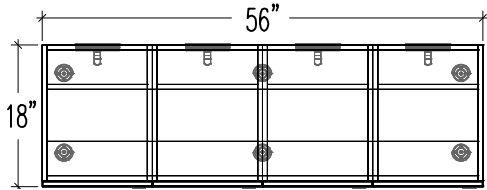

Typical Layouts

LO-C007b-fb

Laminate: Cosmos and Willow grey

Note: Fabrics are specified for informational purpose only and may be of different grades. Typical pricing is based on grade 2 fabric.

ITEM	QTY	CODE	DESCRIPTION	PRICE LIST $	TOTAL $
A	4	LO 181472 3DL	18"P x 14"L x 72"H locker, 3 left doors	1170	4 680
	12	[E2]	E2 lock	0	0
B	1	LO 1842 BASE	18"P x 42"L x 5-7/8"H base	38	38
C	1	LO 1842 LKTOP	18"P x 42"L x 5/8" rectangular surface	116	116
TOTAL:					4 834