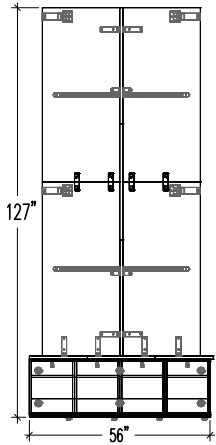

Typical Layouts

LO-C002

Laminate: Polar white and Brown cherry
Metal: Satin Nickel, White and Black
Fabrics: Cloud Nine - Angora
Wood: Chestnut

Note: Fabrics are specified for informational purpose only and may be of different grades. Typical pricing is based on grade 2 fabric.