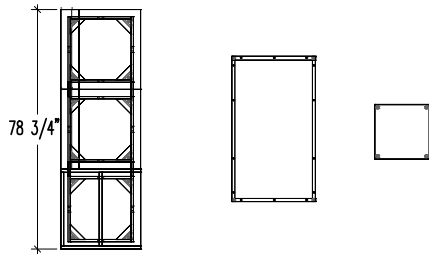

Typical Layouts

LO-C006

Laminate: Polar white and Willow grey
Metal: Satin nickel
Fabrics: Cloud Nine Dijon & Flamenco

Note: Fabrics are specified for informational purpose only and may be of different grades. Typical pricing is based on grade 2 fabric.