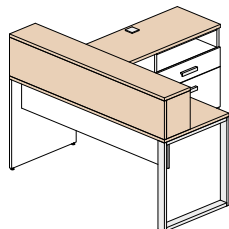

Configuration 6 $2 237