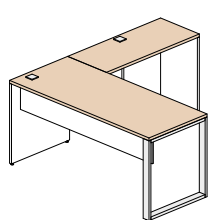

Configuration 13 \$2 847

Configuration 14 \$3 264

Configuration 15 \$1 195

Available finishes

The frame of the furniture is polar white (W), the following items may be of the following 5 colors: all surfaces, surface open hutch and front of the surface unit.