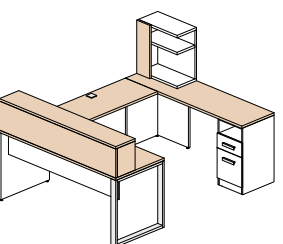

Configuration 11 $2 925