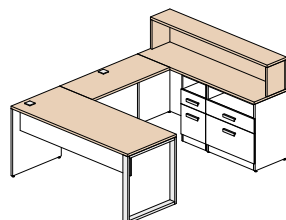

Configuration 13 \$2 847

Configuration 14 \$3 264

Configuration 15 \$1 195

Available finishes

The frame of the furniture is polar white (W), the following items may be of the following 5 colors: all surfaces, surface open hutch and front of the surface unit.