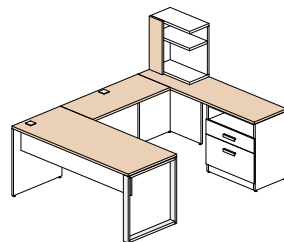

Configuration 5 $2 676