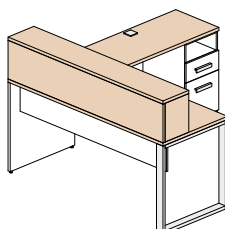

Configuration 8 $2 069