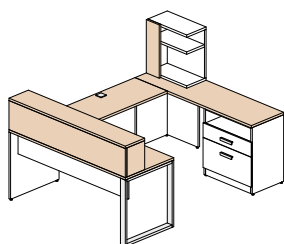

Configuration 9 $3 093