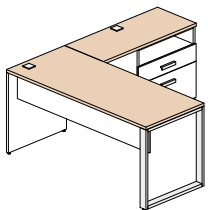

Configuration 2 $1 820