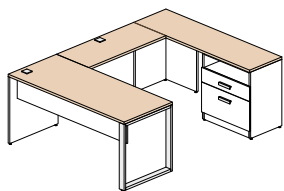

15 Knockouts at unbeatable prices

QUICK SHIP PRODUCT

Configuration 1 $2 221