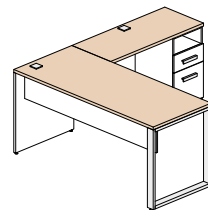

Configuration 4 $1 652