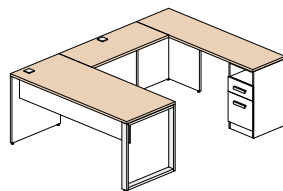

Configuration 3 $2 053