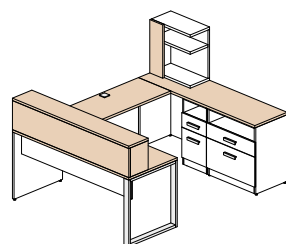

Configuration 10 $3 719