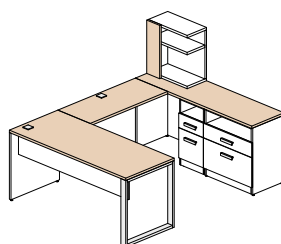

Configuration 12 $3 302