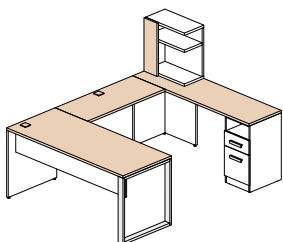

Configuration 7 $2 508