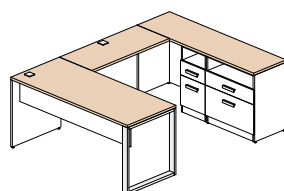

Configuration 13 \$2 847

Configuration 14 \$3 264

Configuration 15 \$1 195

Available finishes

The frame of the furniture is polar white (W), the following items may be of the following 5 colors: all surfaces, surface open hutch and front of the surface unit.